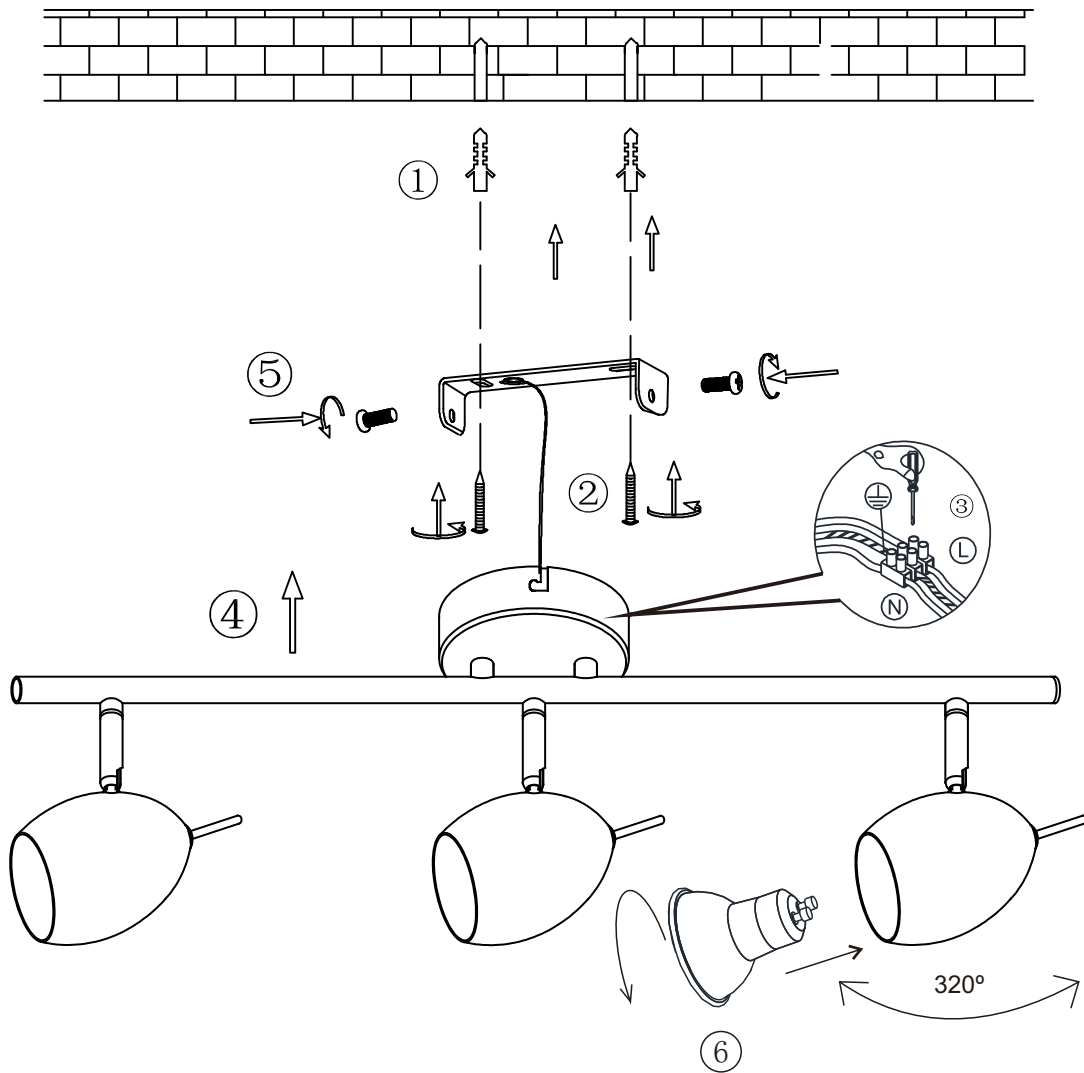

Egg SL 3 Copper 92994

INSTRUCTION MANUAL

GU10
3xMax.50W

220~240V
50~60HZ

GUARANTEE
2 YEARS