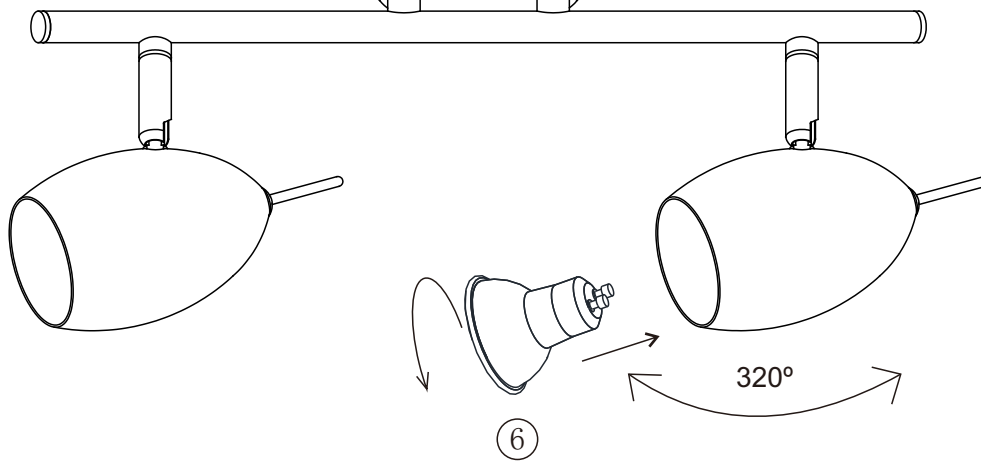

## Egg SL 2 Copper 92992

GU10  
2X Max. 50W

220~240V  
50~60HZ

GUARANTEE  
2 YEARS