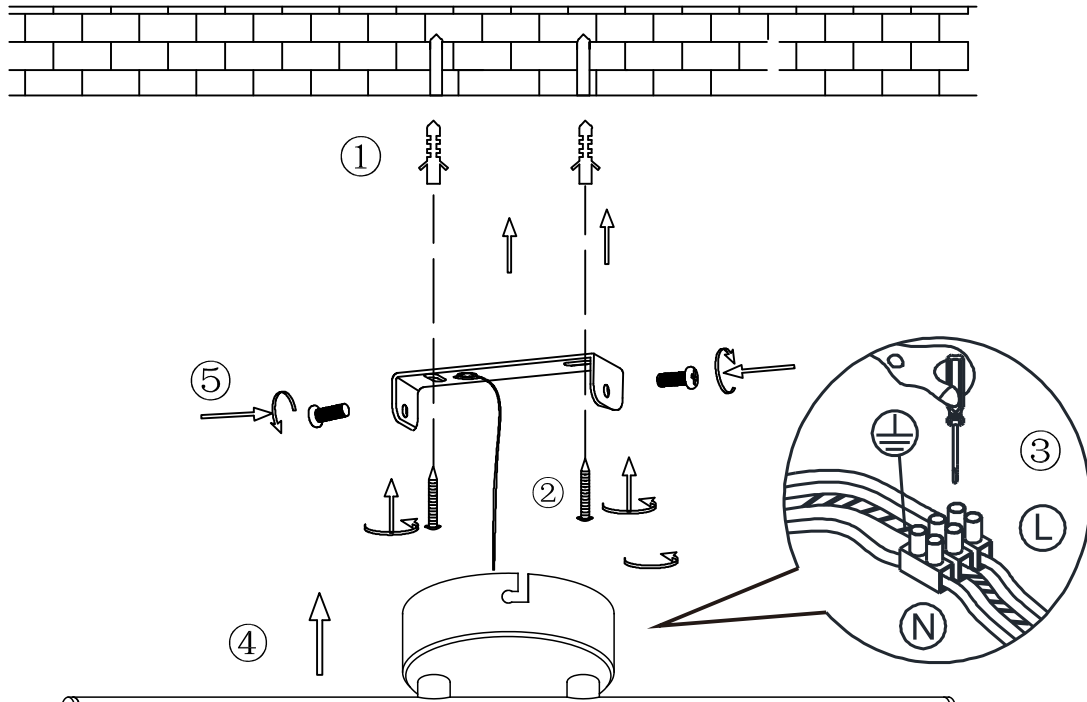

## Egg SL 2 Copper 92992

GU10  
2X Max. 50W

220~240V  
50~60HZ

GUARANTEE  
2 YEARS