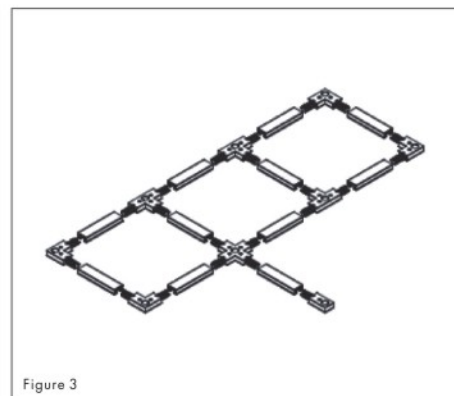

# INSTRUCTION MANUAL

Gissi SL 3 White/ Gissi SL 3 Black/ Gissi SL 5 White/ Gissi SL 5 Black

92819/ 92820/ 92821/ 92822

**TO INSTALL:**

- 1) Align arrows on spotlight track adaptor with the polarity groove on the track.
- 2) Push up into track and rotate **CLOCKWISE 90°** while gently pulling back on the sliding cover until it locks into place.

**TO REMOVE:** Hold the spotlight and gently pull down on the track adaptor and rotate **ANTI-CLOCKWISE 90°**.