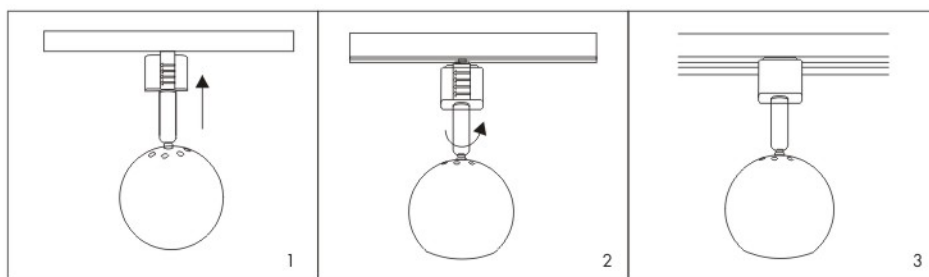

# INSTRUCTION MANUAL

Gissi SL 3 White/ Gissi SL 3 Black/ Gissi SL 5 White/ Gissi SL 5 Black

92819/ 92820/ 92821/ 92822

**TO INSTALL:**

- 1) Align arrows on spotlight track adaptor with the polarity groove on the track.
- 2) Push up into track and rotate **CLOCKWISE 90°** while gently pulling back on the sliding cover until it locks into place.

**TO REMOVE:** Hold the spotlight and gently pull down on the track adaptor and rotate **ANTI-CLOCKWISE 90°**.