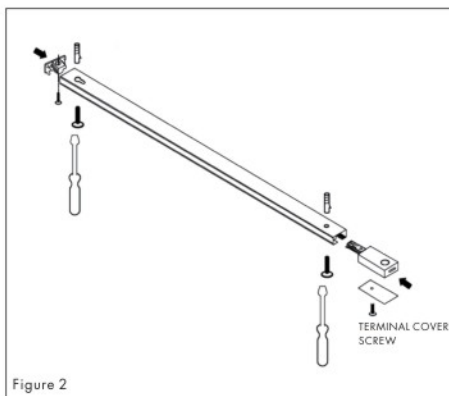

# INSTRUCTION MANUAL

Gissi SL 3 White/ Gissi SL 3 Black/ Gissi SL 5 White/ Gissi SL 5 Black

92819/ 92820/ 92821/ 92822

**TO INSTALL:**

- 1) Align arrows on spotlight track adaptor with the polarity groove on the track.
- 2) Push up into track and rotate **CLOCKWISE 90°** while gently pulling back on the sliding cover until it locks into place.

**TO REMOVE:** Hold the spotlight and gently pull down on the track adaptor and rotate **ANTI-CLOCKWISE 90°**.