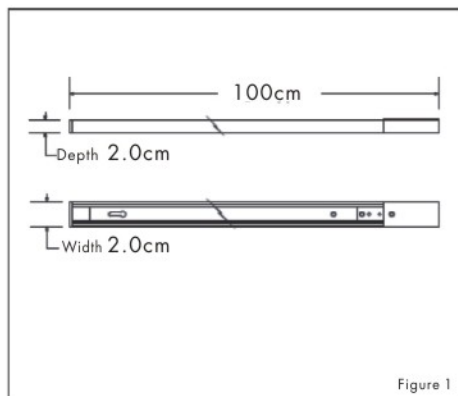

# INSTRUCTION MANUAL

Gissi SL 3 White/ Gissi SL 3 Black/ Gissi SL 5 White/ Gissi SL 5 Black

92819/ 92820/ 92821/ 92822

**TO INSTALL:**

- 1) Align arrows on spotlight track adaptor with the polarity groove on the track.
- 2) Push up into track and rotate **CLOCKWISE 90°** while gently pulling back on the sliding cover until it locks into place.

**TO REMOVE:** Hold the spotlight and gently pull down on the track adaptor and rotate **ANTI-CLOCKWISE 90°**.