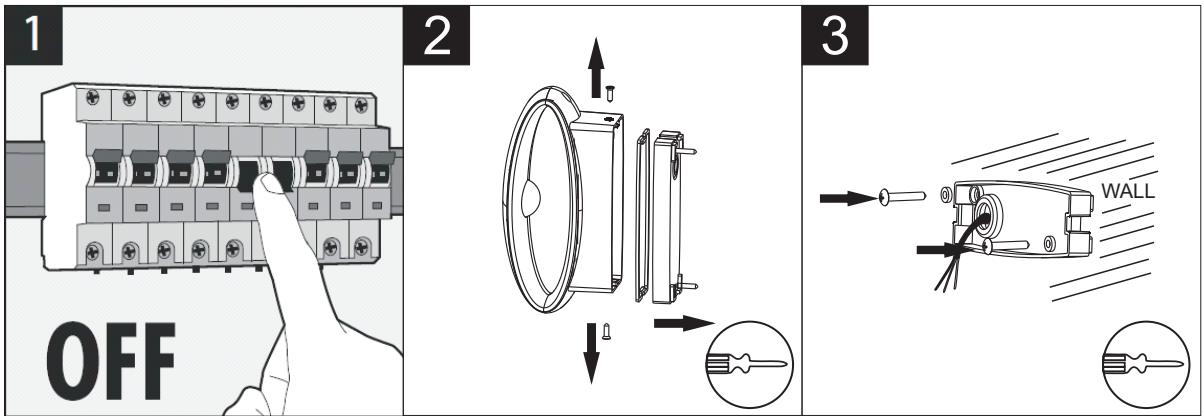

INSTRUCTION MANUAL

Taklama WL Dark Grey
92726

Unchangeable LED
Max.9 W
3000K
RA>80
30000H

220~240V
50~60HZ

IP54