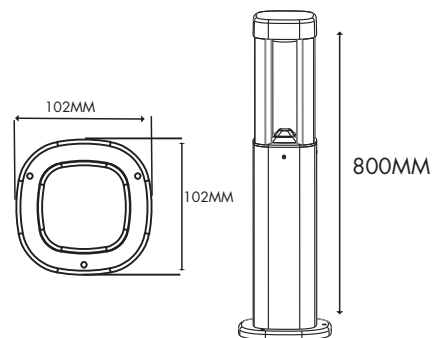

# INSTRUCTION MANUAL

Kalahari FL 80 Dark Grey  
92724

Unchangeable LED  
Max.6 W  
3000K  
RA>80  
30000H

220~240V  
50~60HZ

IP54

QAZQA

WWW.QAZQA.COM