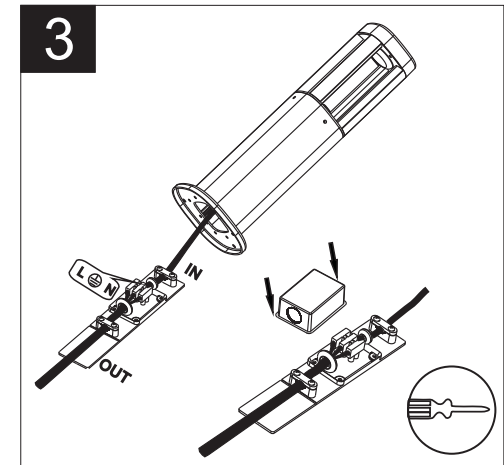

# INSTRUCTION MANUAL

Kalahari FL 80 Dark Grey  
92724

Unchangeable LED  
Max.6 W  
3000K  
RA>80  
30000H

220~240V  
50~60HZ

IP54

QAZQA

WWW.QAZQA.COM