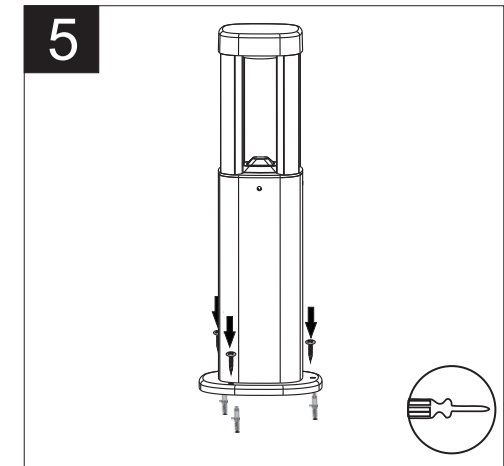

# INSTRUCTION MANUAL

Kalahari FL 80 Dark Grey  
92724

Unchangeable LED  
Max.6 W  
3000K  
RA>80  
30000H

220~240V  
50~60HZ

IP54

QAZQA

WWW.QAZQA.COM