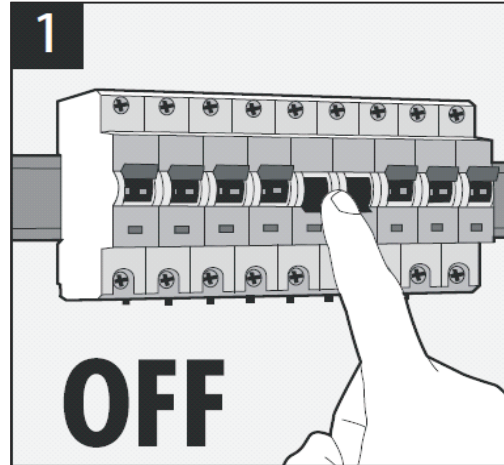

# INSTRUCTION MANUAL

Kalahari FL 80 Dark Grey  
92724

Unchangeable LED  
Max.6 W  
3000K  
RA>80  
30000H

220~240V  
50~60HZ

IP54

QAZQA

WWW.QAZQA.COM