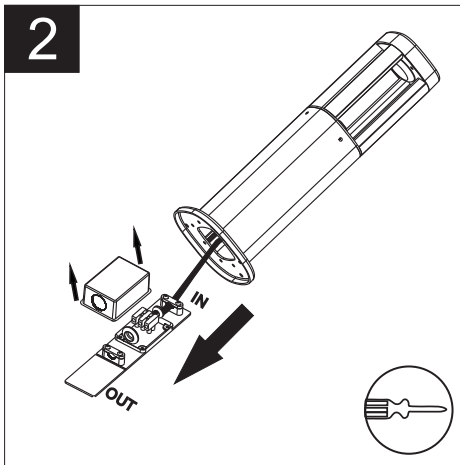

# INSTRUCTION MANUAL

Kalahari FL 80 Dark Grey  
92724

Unchangeable LED  
Max.6 W  
3000K  
RA>80  
30000H

220~240V  
50~60HZ

IP54

QAZQA

WWW.QAZQA.COM