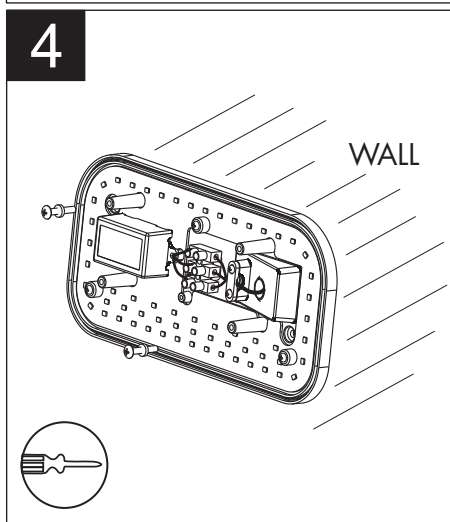

INSTRUCTION MANUAL

Sahara WL Dark Grey
92722

Unchangeable LED
Max. 10W
3000K
RA > 80
30000H

220~240V
50~60HZ

IP65

GUARANTEE
2 YEARS