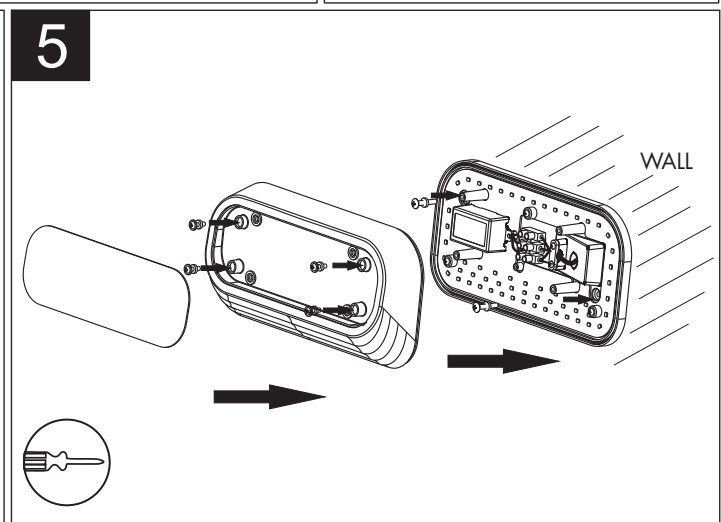

INSTRUCTION MANUAL

Sahara WL Dark Grey
92722

Unchangeable LED
Max. 10W
3000K
RA > 80
30000H

220~240V
50~60HZ

IP65

GUARANTEE
2 YEARS