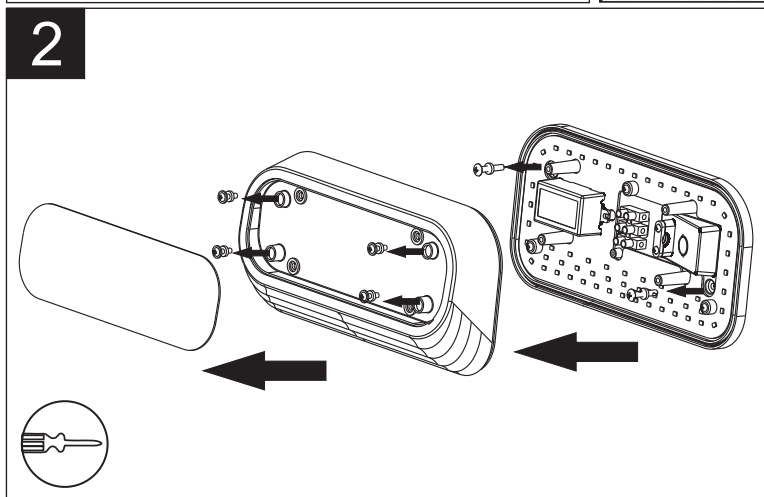

INSTRUCTION MANUAL

Sahara WL Dark Grey
92722

Unchangeable LED
Max. 10W
3000K
RA > 80
30000H

220~240V
50~60HZ

IP65

GUARANTEE
2 YEARS