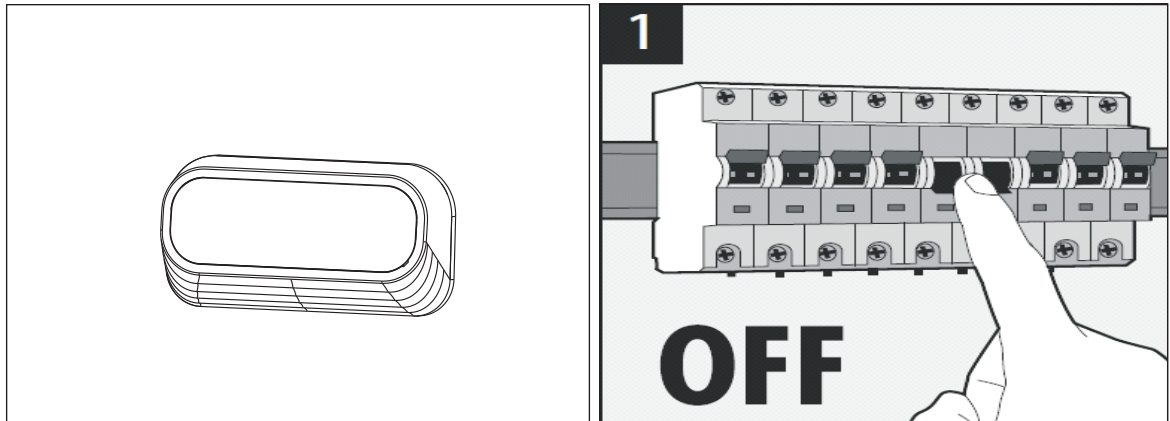

INSTRUCTION MANUAL

Sahara WL Dark Grey
92722

Unchangeable LED
Max. 10W
3000K
RA > 80
30000H

220~240V
50~60HZ

IP65

GUARANTEE
2 YEARS