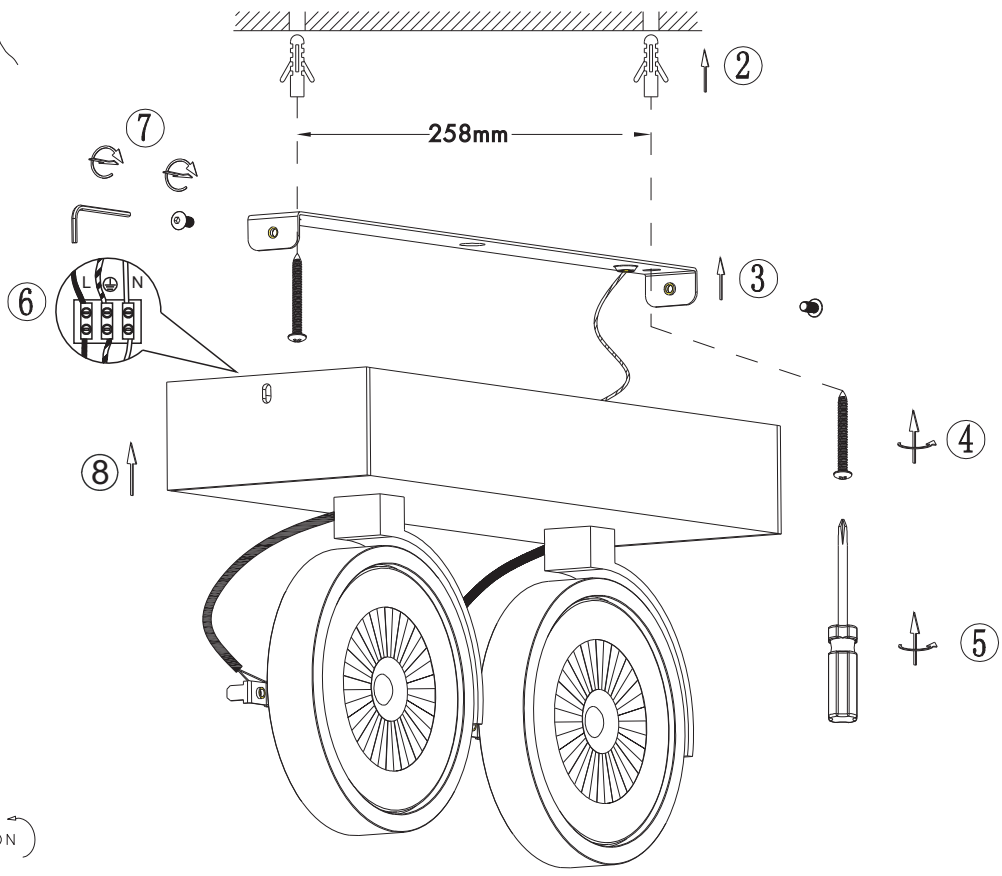

INSTRUCTION MANUAL

Go SL 2 Large

This item contains unchangeable LED

2x560	LM
2x7	W
2700	K
>80	RA
25000	H
15000	ON/OFF