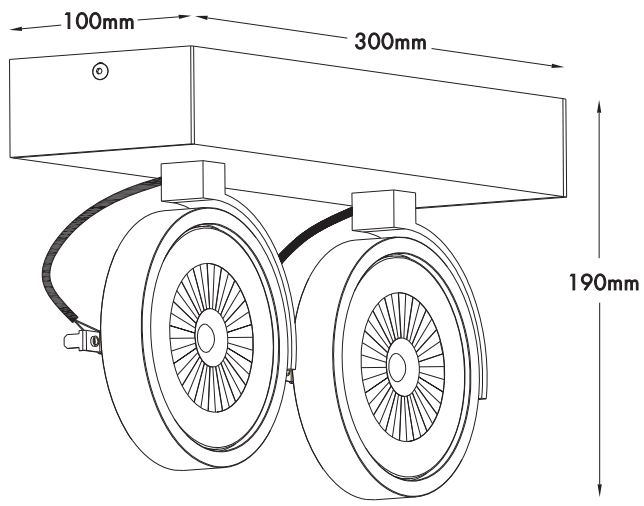

INSTRUCTION MANUAL

Go SL 2 Large

This item contains unchangeable LED

2x560	LM
2x7	W
2700	K
>80	RA
25000	H
15000	ON/OFF