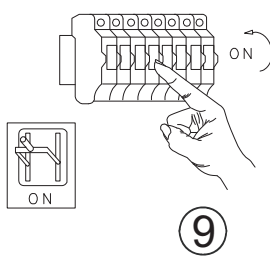

INSTRUCTION MANUAL

Go SL 2 Large

This item contains unchangeable LED

2x560	LM
2x7	W
2700	K
>80	RA
25000	H
15000	ON/OFF