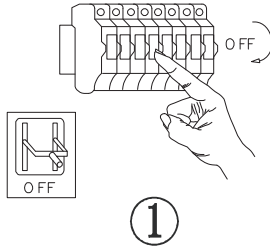

INSTRUCTION MANUAL

Go SL 2 Large

This item contains unchangeable LED

2x560	LM
2x7	W
2700	K
>80	RA
25000	H
15000	ON/OFF