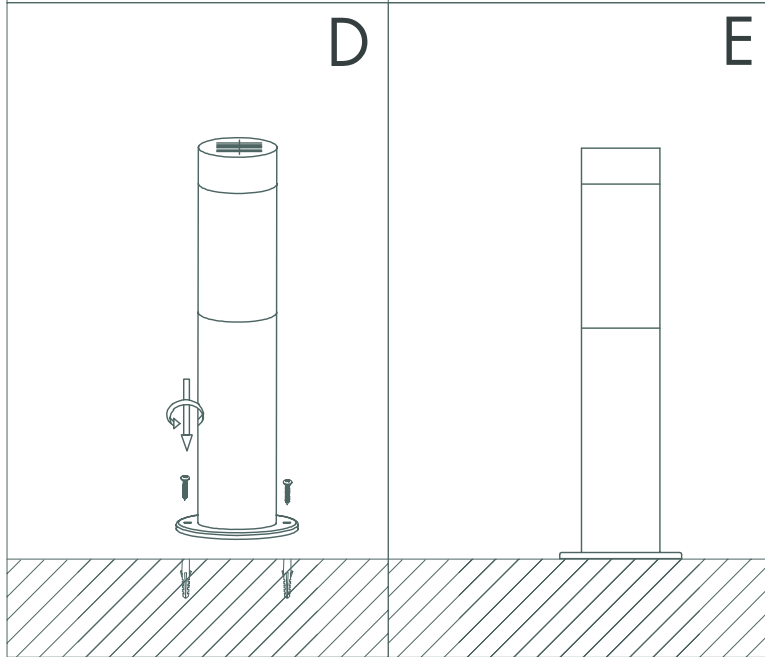

INSTRUCTION MANUAL

Rox FL 30 Satin Solar
92638

Unchangeable LED
Max. 0.45W
3000K
RA > 80
15000H

24V

IP44

CE

GUARANTEE
2 YEARS

QAZQA