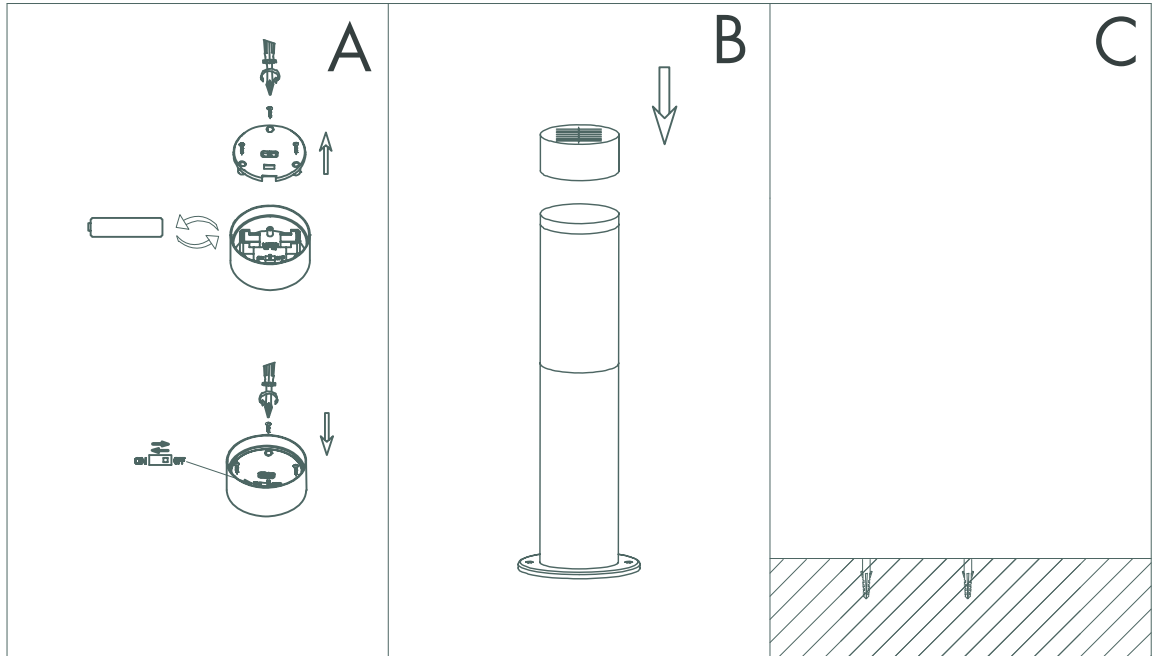

INSTRUCTION MANUAL

Rox FL 30 Satin Solar
92638

Unchangeable LED
Max. 0.45W
3000K
RA > 80
15000H

24V

IP44

CE

GUARANTEE
2 YEARS

QAZQA