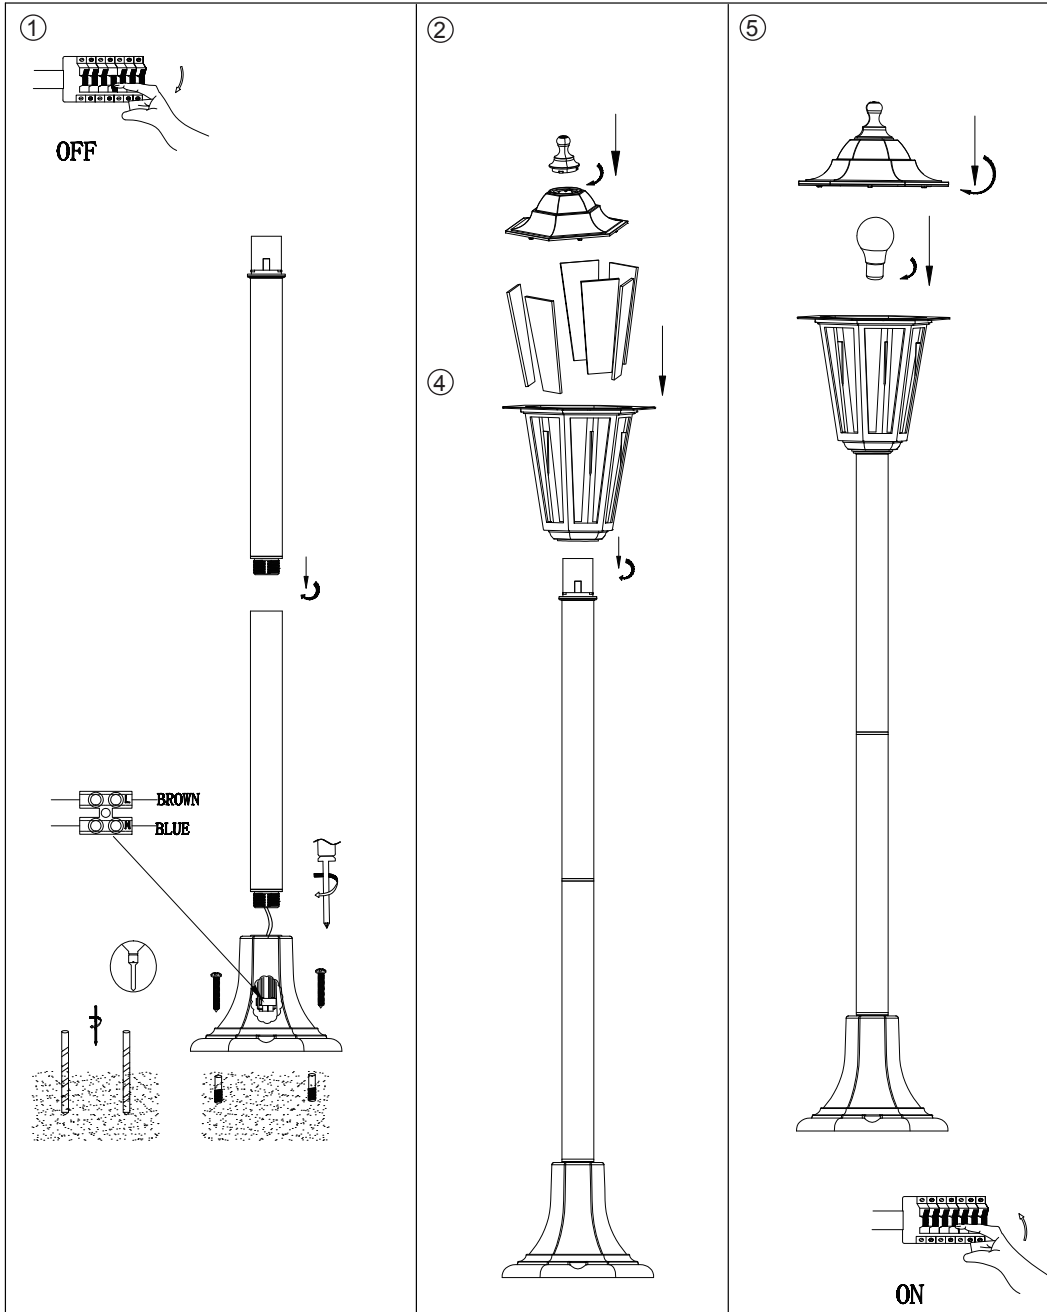

# INSTRUCTION MANUAL

New Haven P122  
92624 / 103205

Overall Size:

17.1CM

122CM

16.5CM