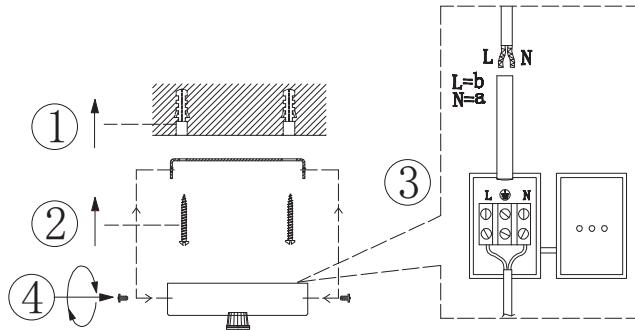

INSTRUCTION MANUAL

Grass HL Natural
92601

- 220-240V
50-60HZ
-
- 🏠
- 🗑️
- CE
- GUARANTEE
2 YEARS