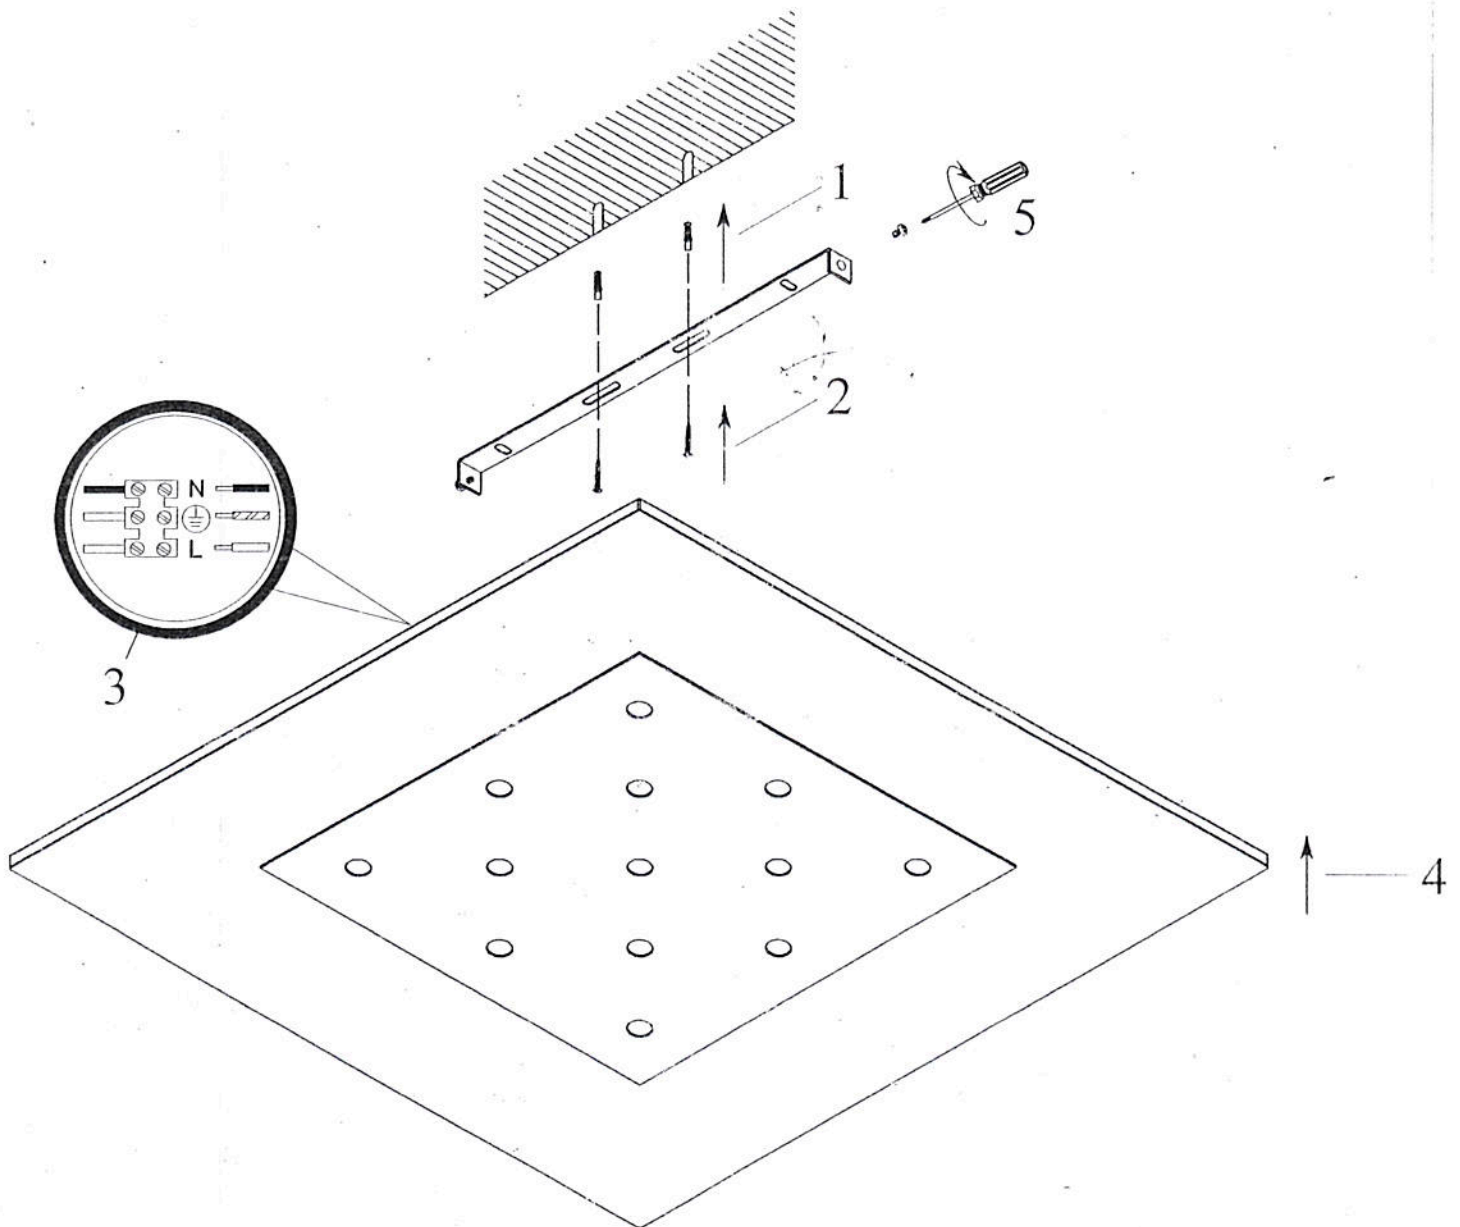

Attention: dimmer must be trailing edge.

Power connections may only be handled by a skilled worker.

ART nr.PL 0163 CH/PL 0163 B
 Pl. 13l. "NUMA" Chrom/Zwart
 Input:220-240V ~ 50Hz
 Output:3.5V 13xLED DC 700mA 2.5W