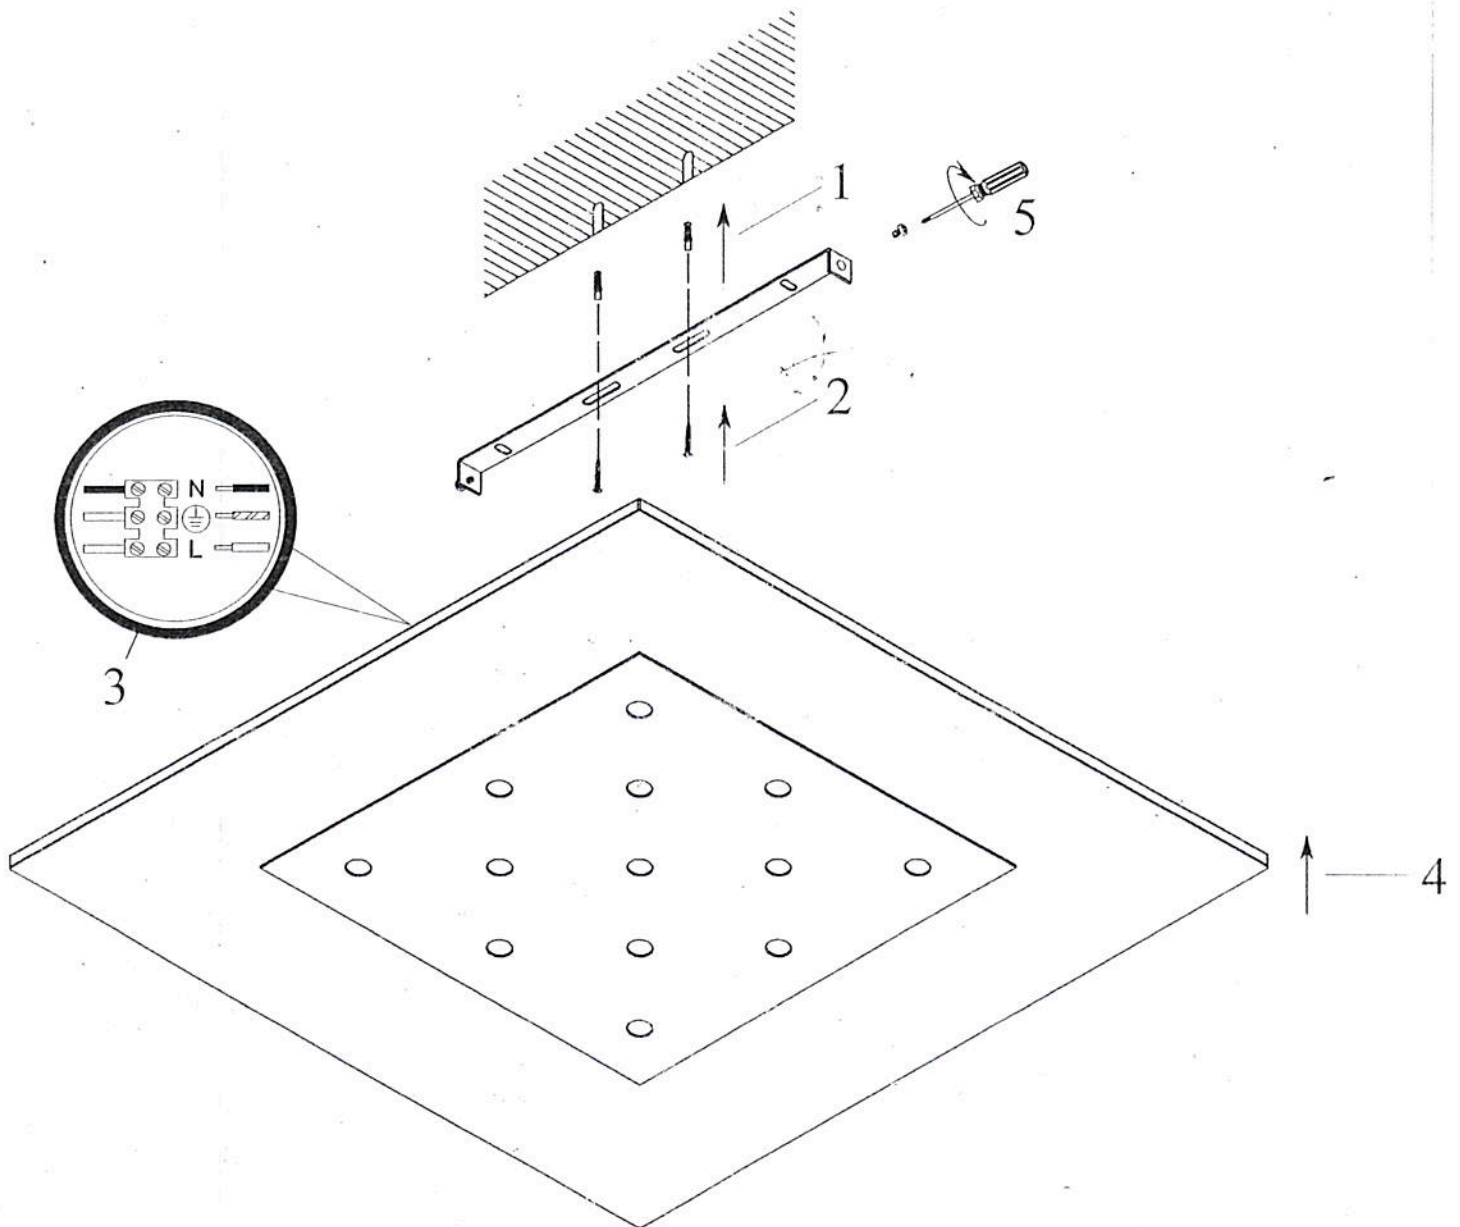

**Attention: dimmer must be trailing edge.**

Power connections may only be handled by a skilled worker.

ART nr.PL 0163 CH/PL 0163 B  
 Pl. 13l. "NUMA" Chrom/Zwart  
 Input:220-240V ~ 50Hz  
 Output:3.5V 13xLED DC 700mA 2.5W