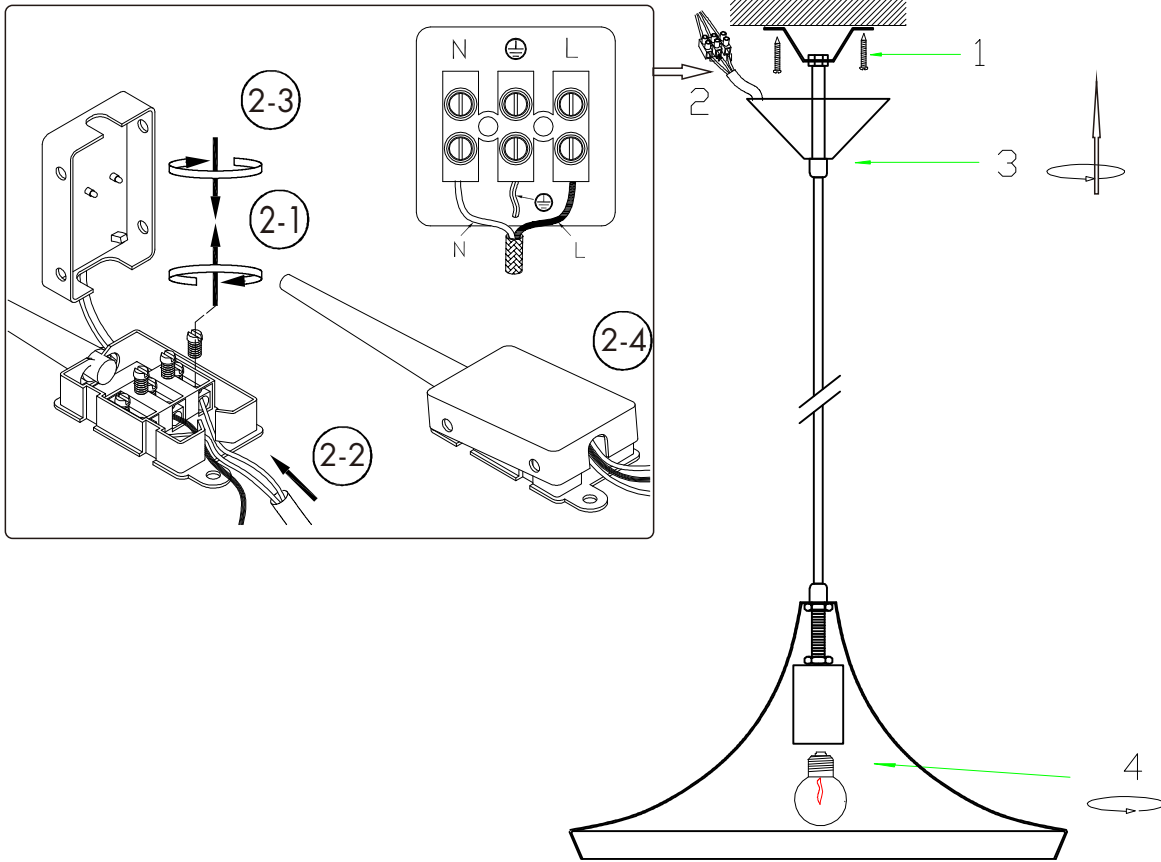

## Depeche HL Solo

Overall sizes (mm):