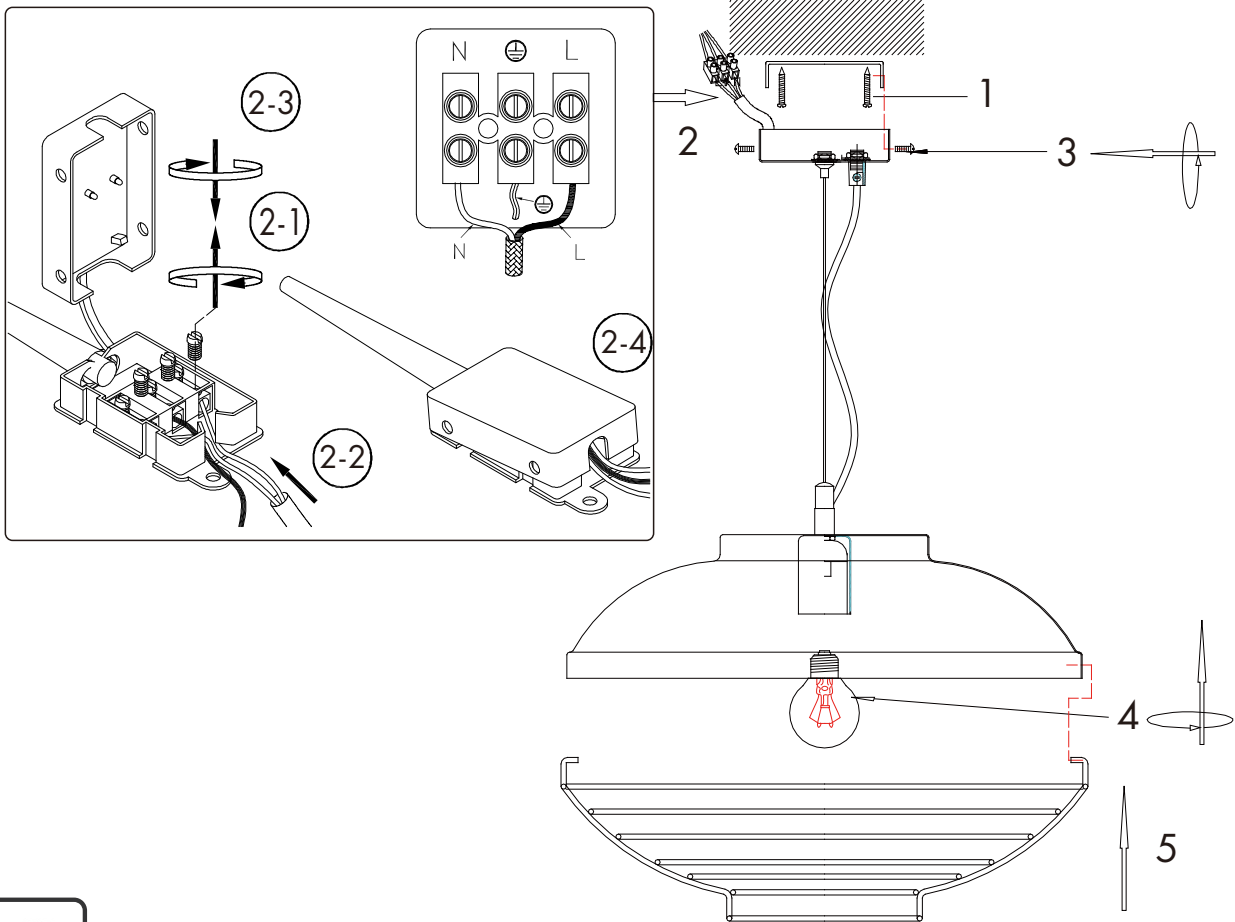

## Grill HL Copper

Overall sizes (mm):