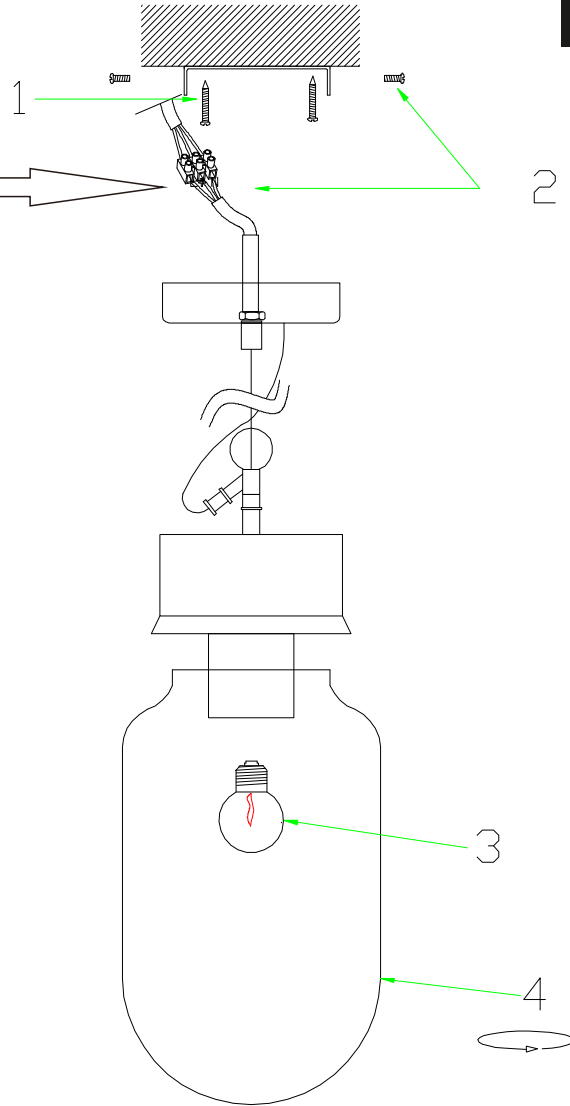

# INSTRUCTION MANUAL

Vacio HL Wood

Overall size (mm):