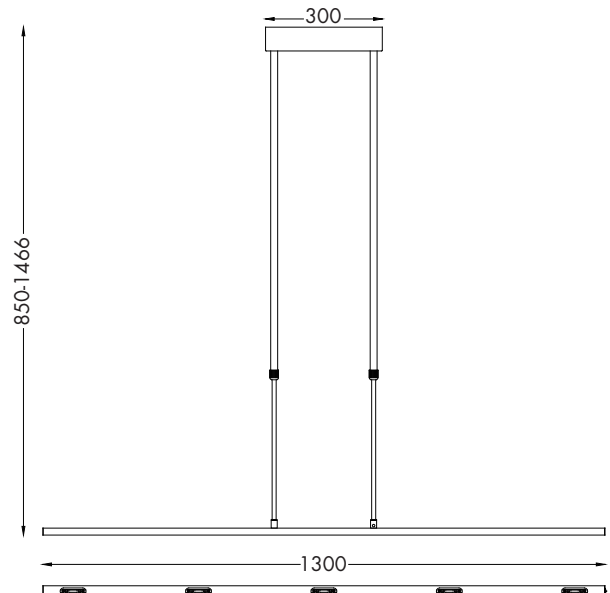

# INSTRUCTION MANUAL

220-240V~  
50~60Hz

Unchangeable LED  
5\*LED 5W  
3000K  
RA>80  
20,000H

Bold HL

Overall Sizes:

This item contains  
unchangeable LED

2500	LM
25	W
3000	K
>80	CRI
20000	H
15000	ON/OFF

QAZQA