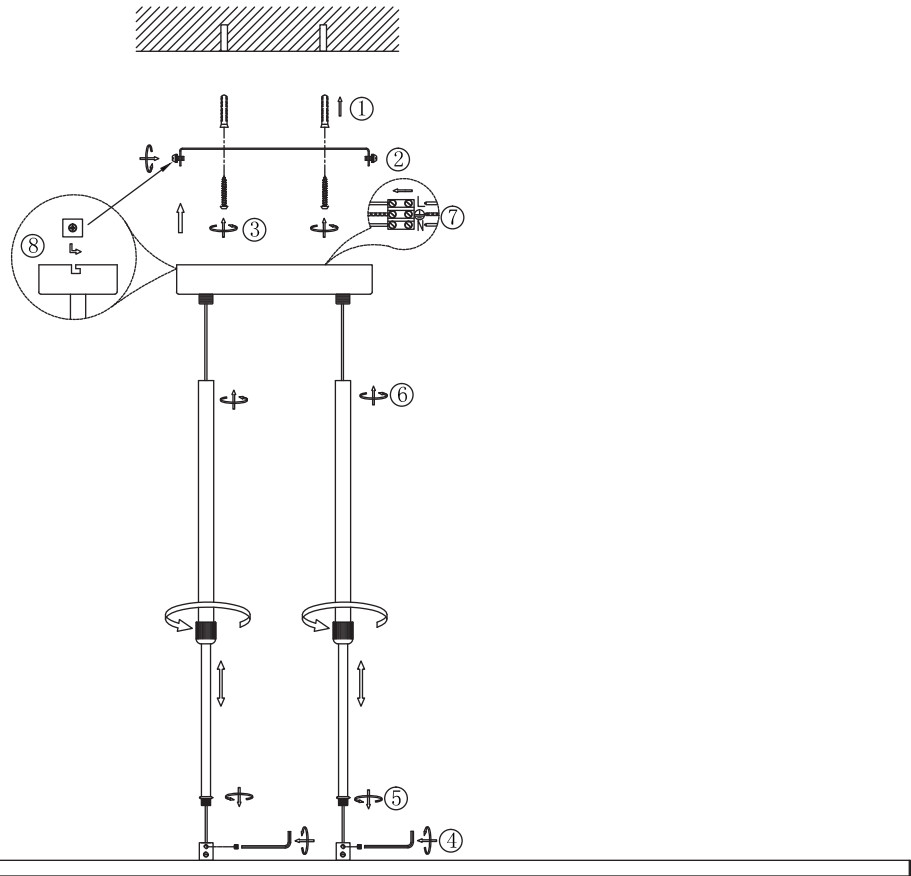

# INSTRUCTION MANUAL

220-240V~  
50~60Hz

Unchangeable LED  
5\*LED 5W  
3000K  
RA>80  
20,000H

Bold HL

Overall Sizes:

This item contains  
unchangeable LED

2500	LM
25	W
3000	K
>80	CRI
20000	H
15000	ON/OFF

QAZQA