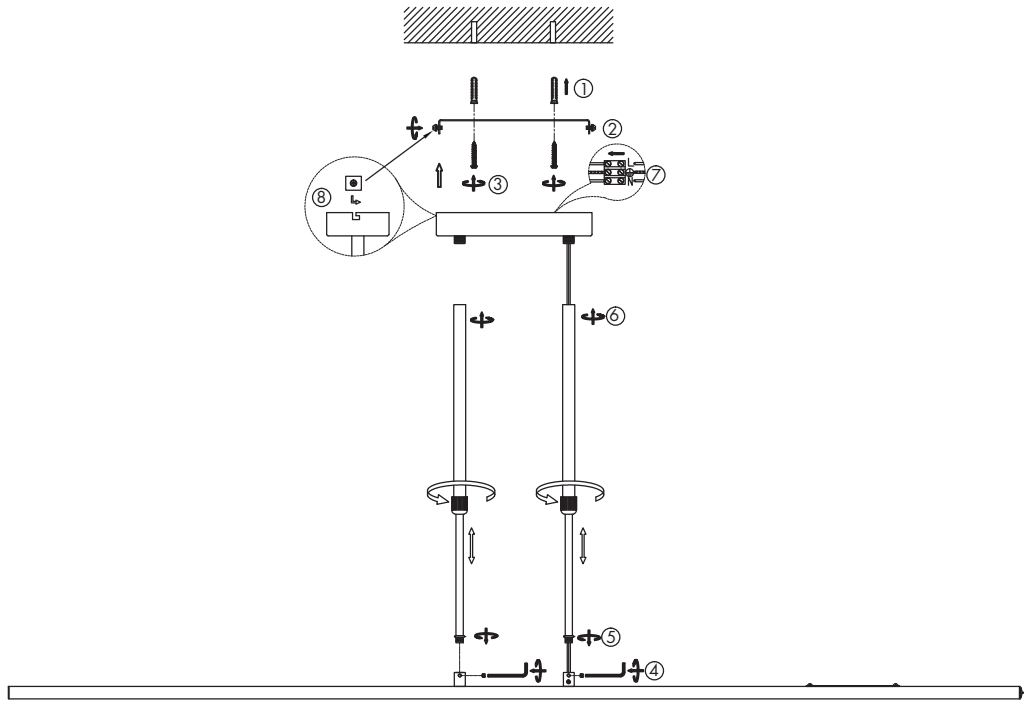

INSTRUCTION MANUAL

Bold HL Satin
92510

Unchangeable LED
5*LED 6W
3000K
RA>80
20,000H

220~240V
50~60HZ