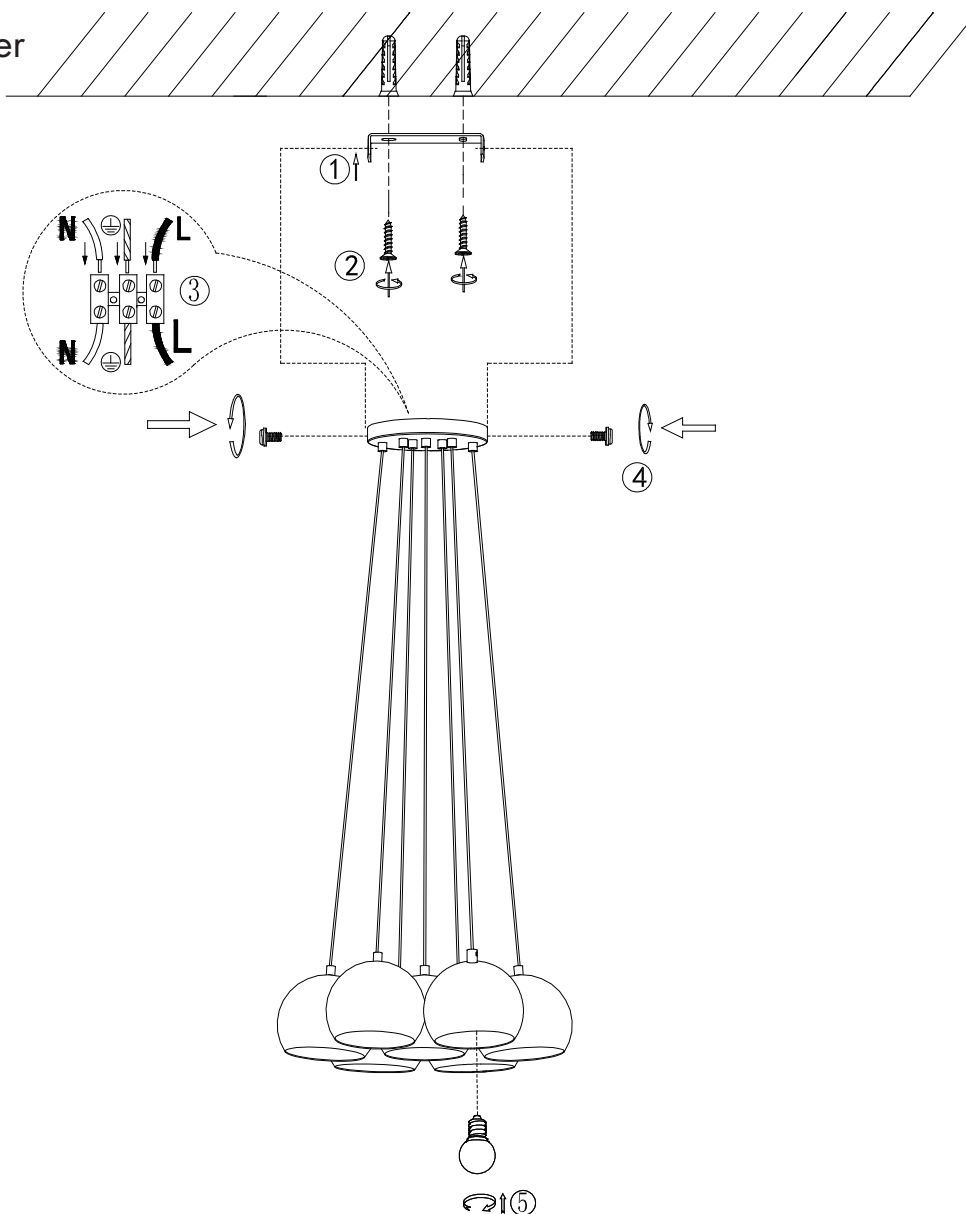

INSTRUCTION MANUAL

Cluster HL 7 Copper
92381

220~240V
50~60Hz