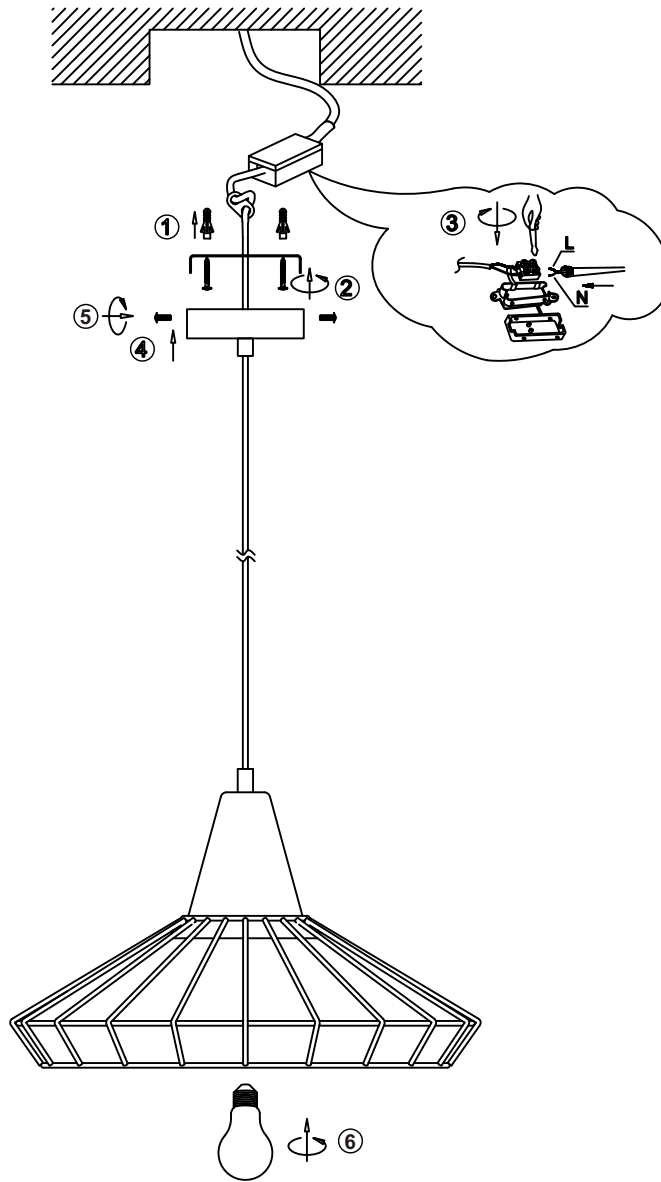

INSTRUCTION MANUAL

Frame HL Wood

220~240V
50HZ

MAX. Ø60 MM
E27 max. 60W

GUARANTEE
1 YEARS