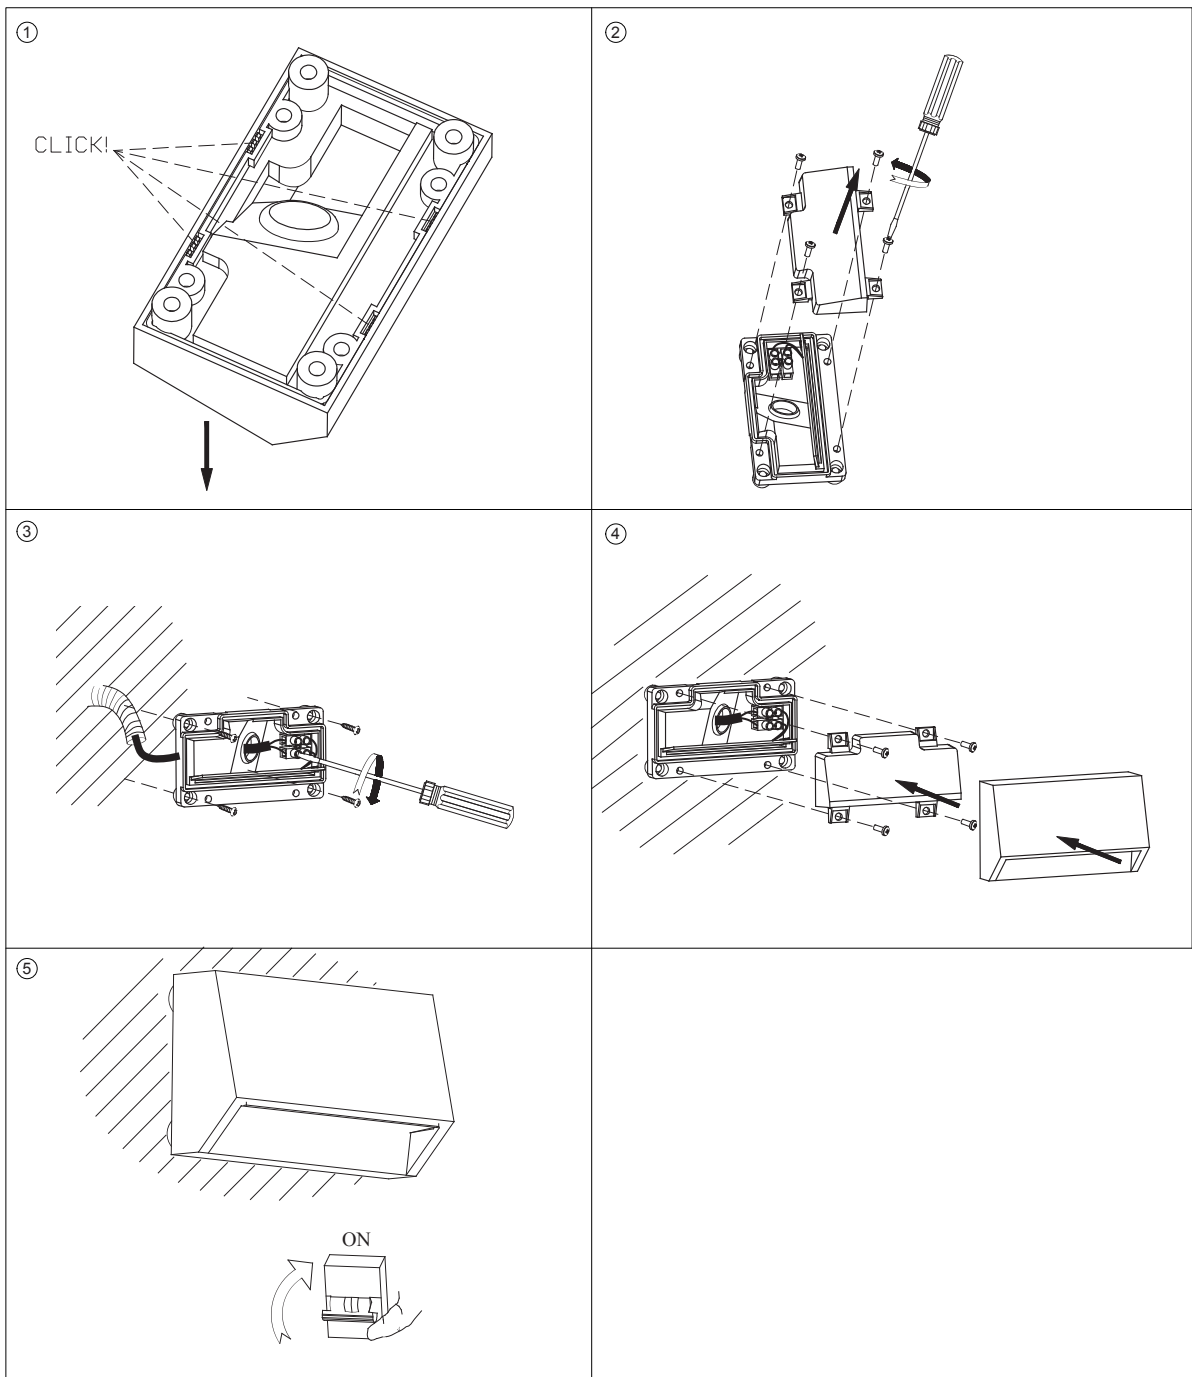

# INSTRUCTION MANUAL

Sandstone WL 1 Dark Grey  
92371

This item contains  
unchangeable LED

76	LM
1.5	W
3000	K
>80	CRI
30000	H
15000	ON/OFF

Overall Size: