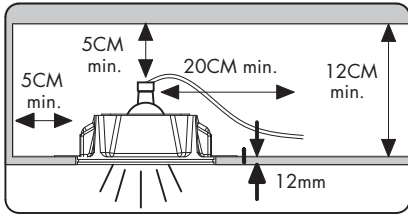

INSTRUCTION MANUAL

Moon DL Gipsy
92361

1

Adjustable perforated bracket

2

3

4

5