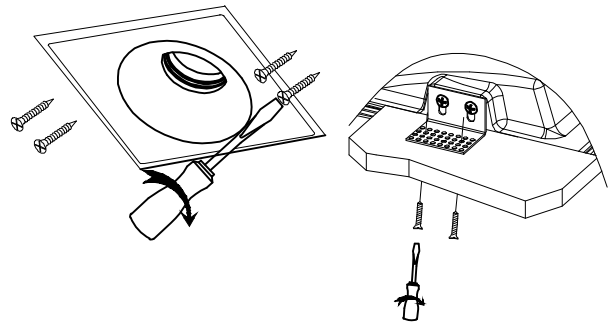

INSTRUCTION MANUAL

Moon DL Gipsy
92361

1

Adjustable perforated bracket

2

3

4

5