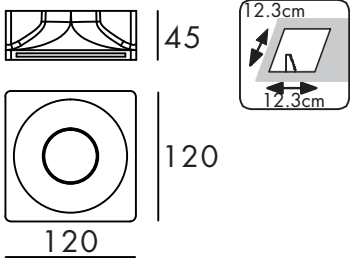

INSTRUCTION MANUAL

Moon DL Gipsy
92361

1

Adjustable perforated bracket

2

3

4

5