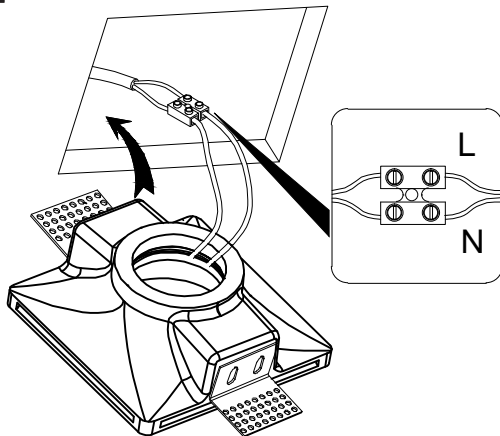

INSTRUCTION MANUAL

Moon DL Gipsy
92361

1

Adjustable perforated bracket

2

3

4

5