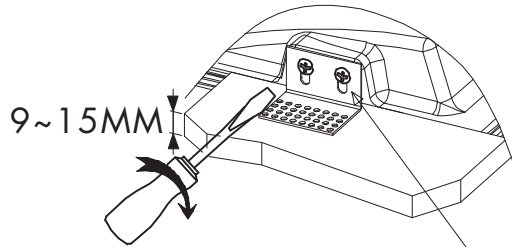

INSTRUCTION MANUAL

Moon DL Gipsy
92361

1

Adjustable perforated bracket

2

3

4

5