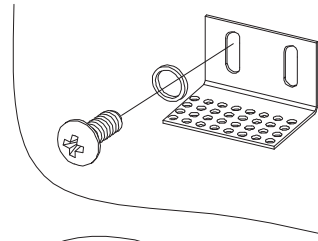

INSTRUCTION MANUAL

Moon DL Gipsy
92361

1

Adjustable perforated bracket

2

3

4

5