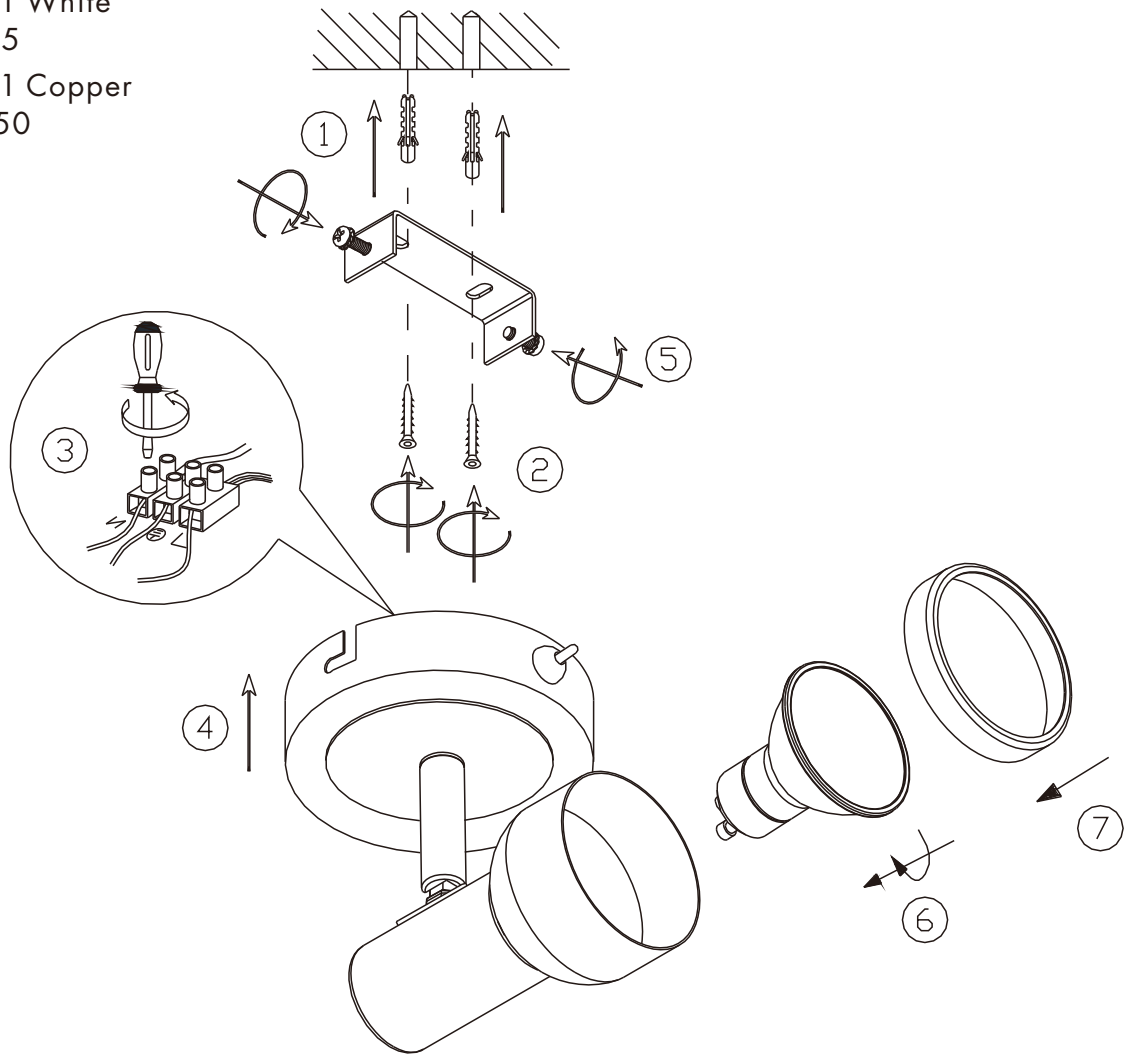

# INSTRUCTION MANUAL

Simplex SL 1 Satin  
92340

Simplex SL 1 White  
92345

Simplex SL 1 Copper  
92350

220-240V  
50-60HZ