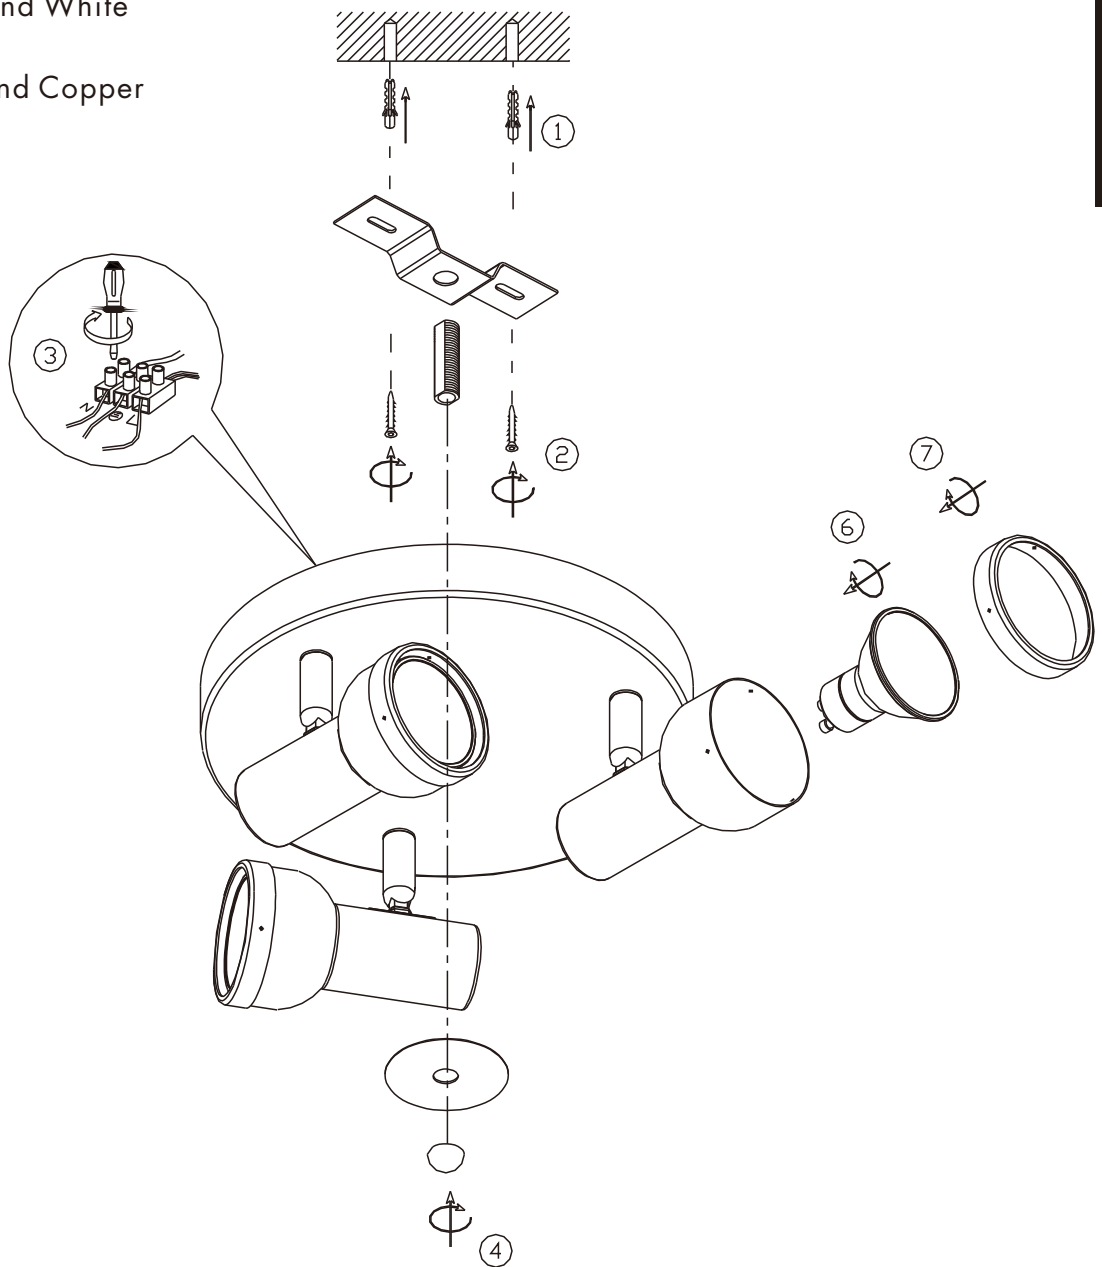

# INSTRUCTION MANUAL

Simplex SL 3 Round Satin  
92344

Simplex SL 3 Round White  
92349

Simplex SL 3 Round Copper  
92354

220-240V  
50-60HZ