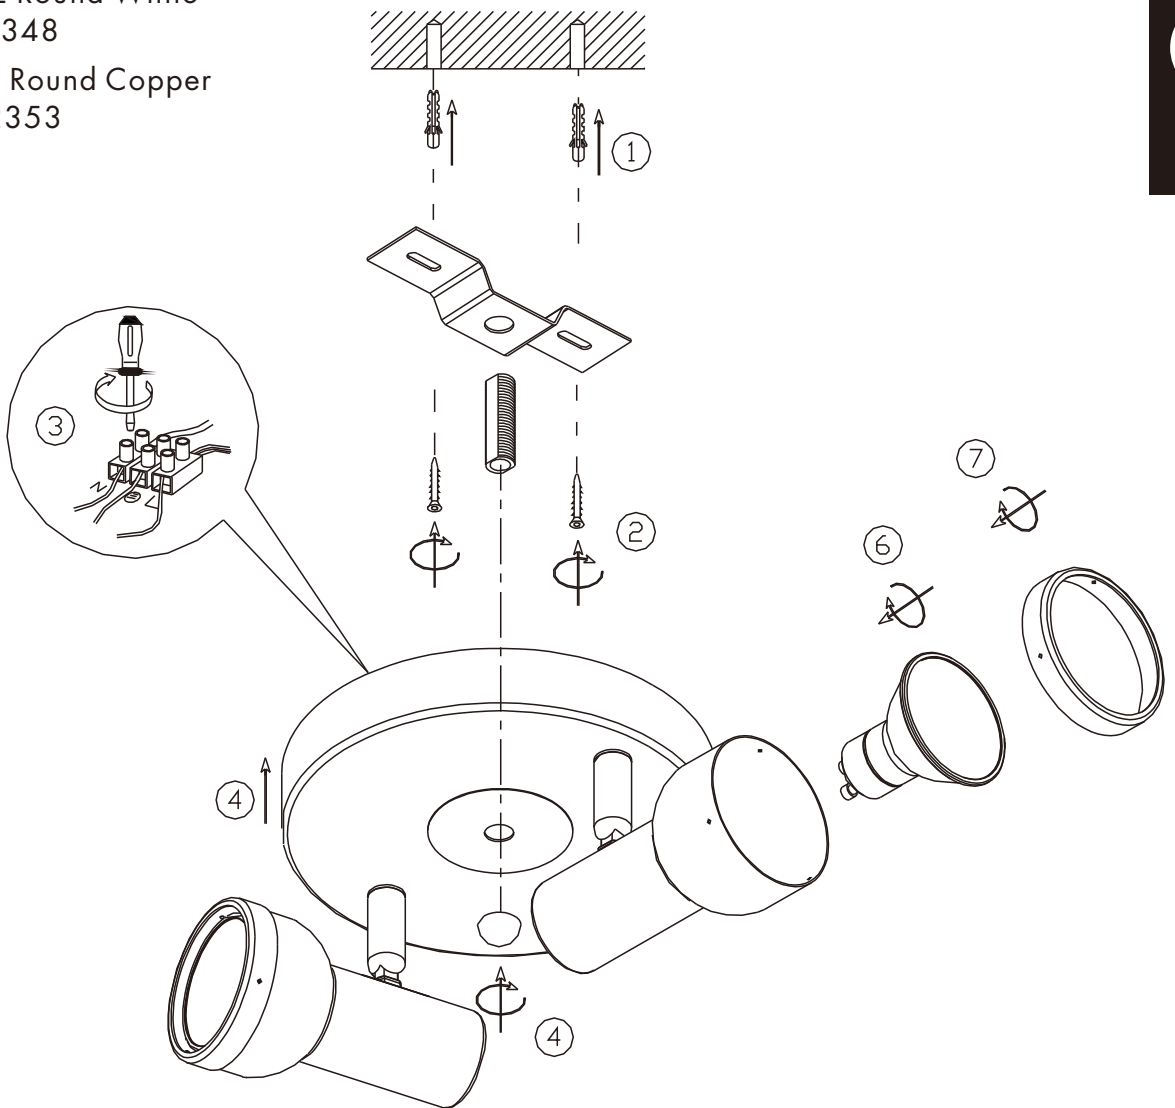

INSTRUCTION MANUAL

Simplex SL 2 Round Satin
92343

Simplex SL 2 Round White
92348

Simplex SL 2 Round Copper
92353

220-240V
50-60HZ