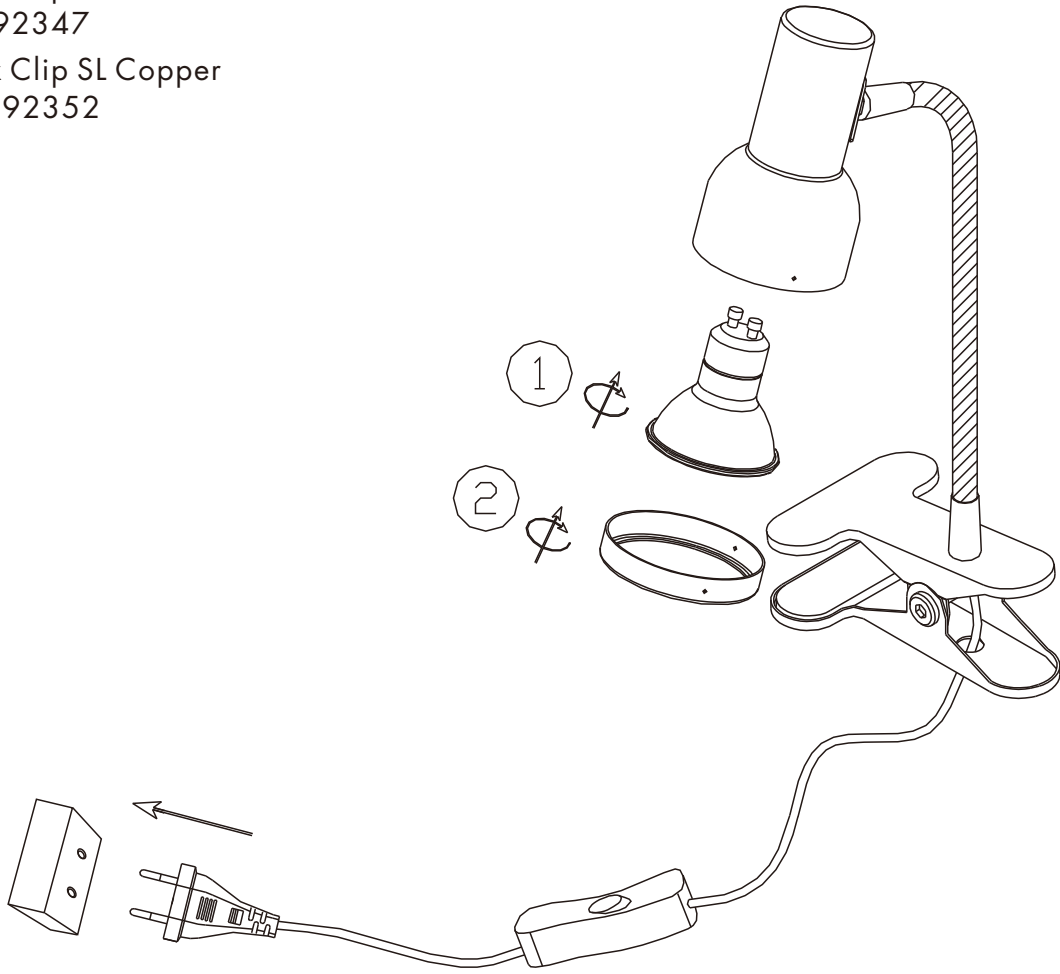

INSTRUCTION MANUAL

Simplex Clip SL Satin
92342

Simplex Clip SL White
92347

Simplex Clip SL Copper
92352

220~240V
50~60HZ