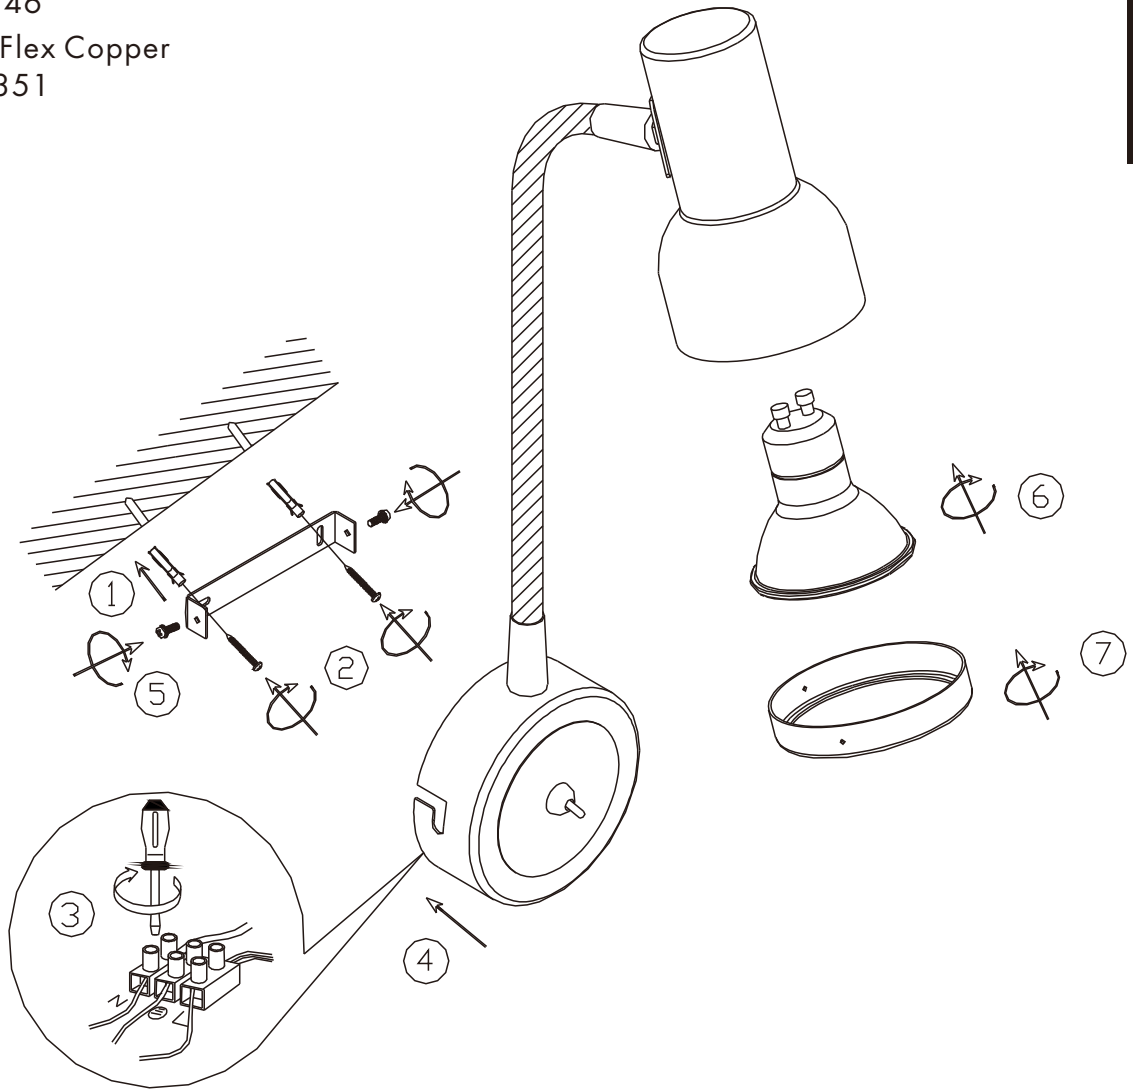

INSTRUCTION MANUAL

Simplex SL Flex Satin
92341

Simplex SL Flex White
92346

Simplex SL Flex Copper
92351

220-240V
50-60HZ