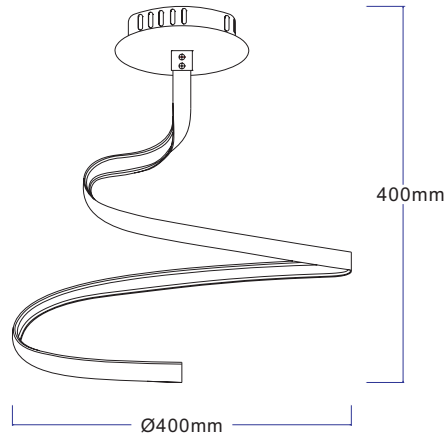

INSTRUCTION MANUAL

SMD LED
MAX. 12W
3000K
Ra>80
20000H

220~240V
50Hz

Rizo CL Satin 92296

INPUT: AC220-240V

This item contains
unchangeable LED

550	LM
12	W
3000	K
>80	CRI
20000	H

QAZQA