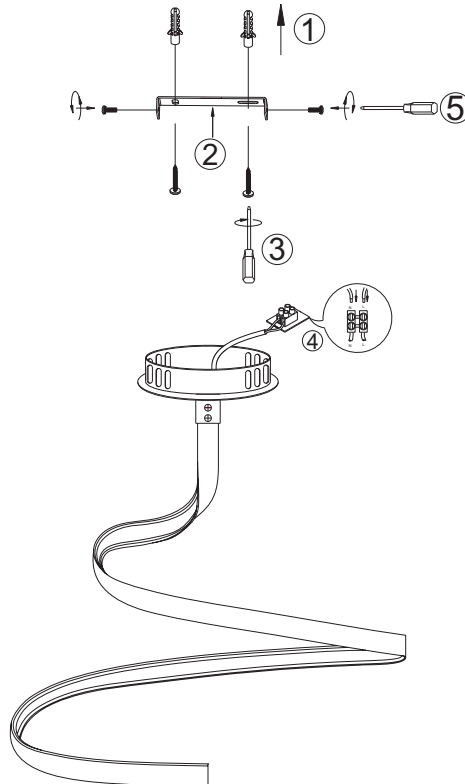

INSTRUCTION MANUAL

SMD LED
MAX. 12W
3000K
Ra>80
20000H

220~240V
50Hz

Rizo CL Satin 92296

INPUT: AC220-240V

This item contains
unchangeable LED

550	LM
12	W
3000	K
>80	CRI
20000	H

QAZQA