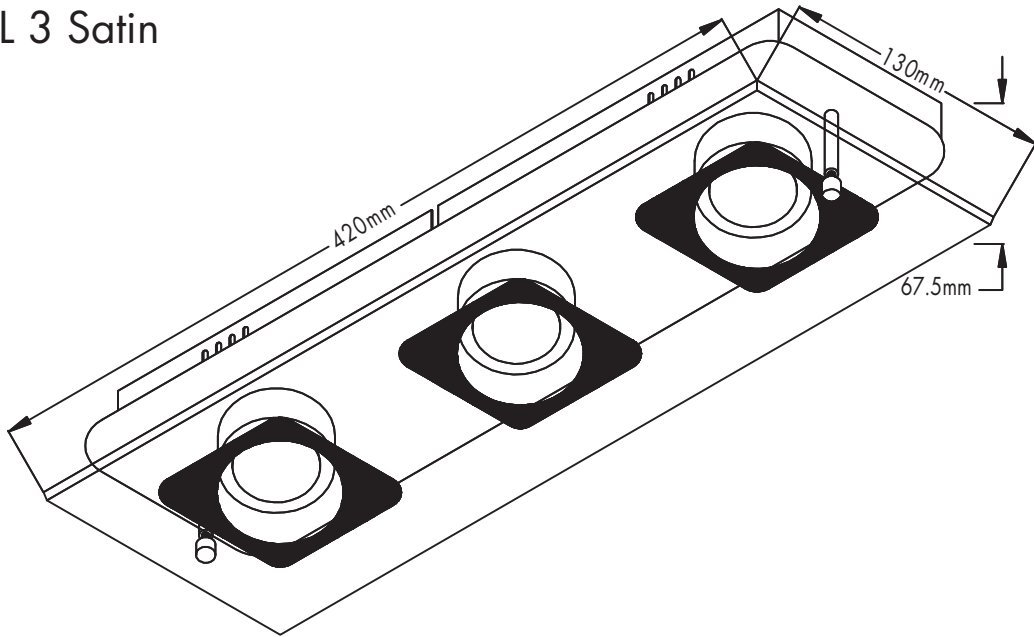

INSTRUCTION MANUAL

Vidrio CL 3 Satin
92293

INPUT:AC220-240V

LED
Max.5w
3000K
RA>80
20000H

220-240V
50~60Hz