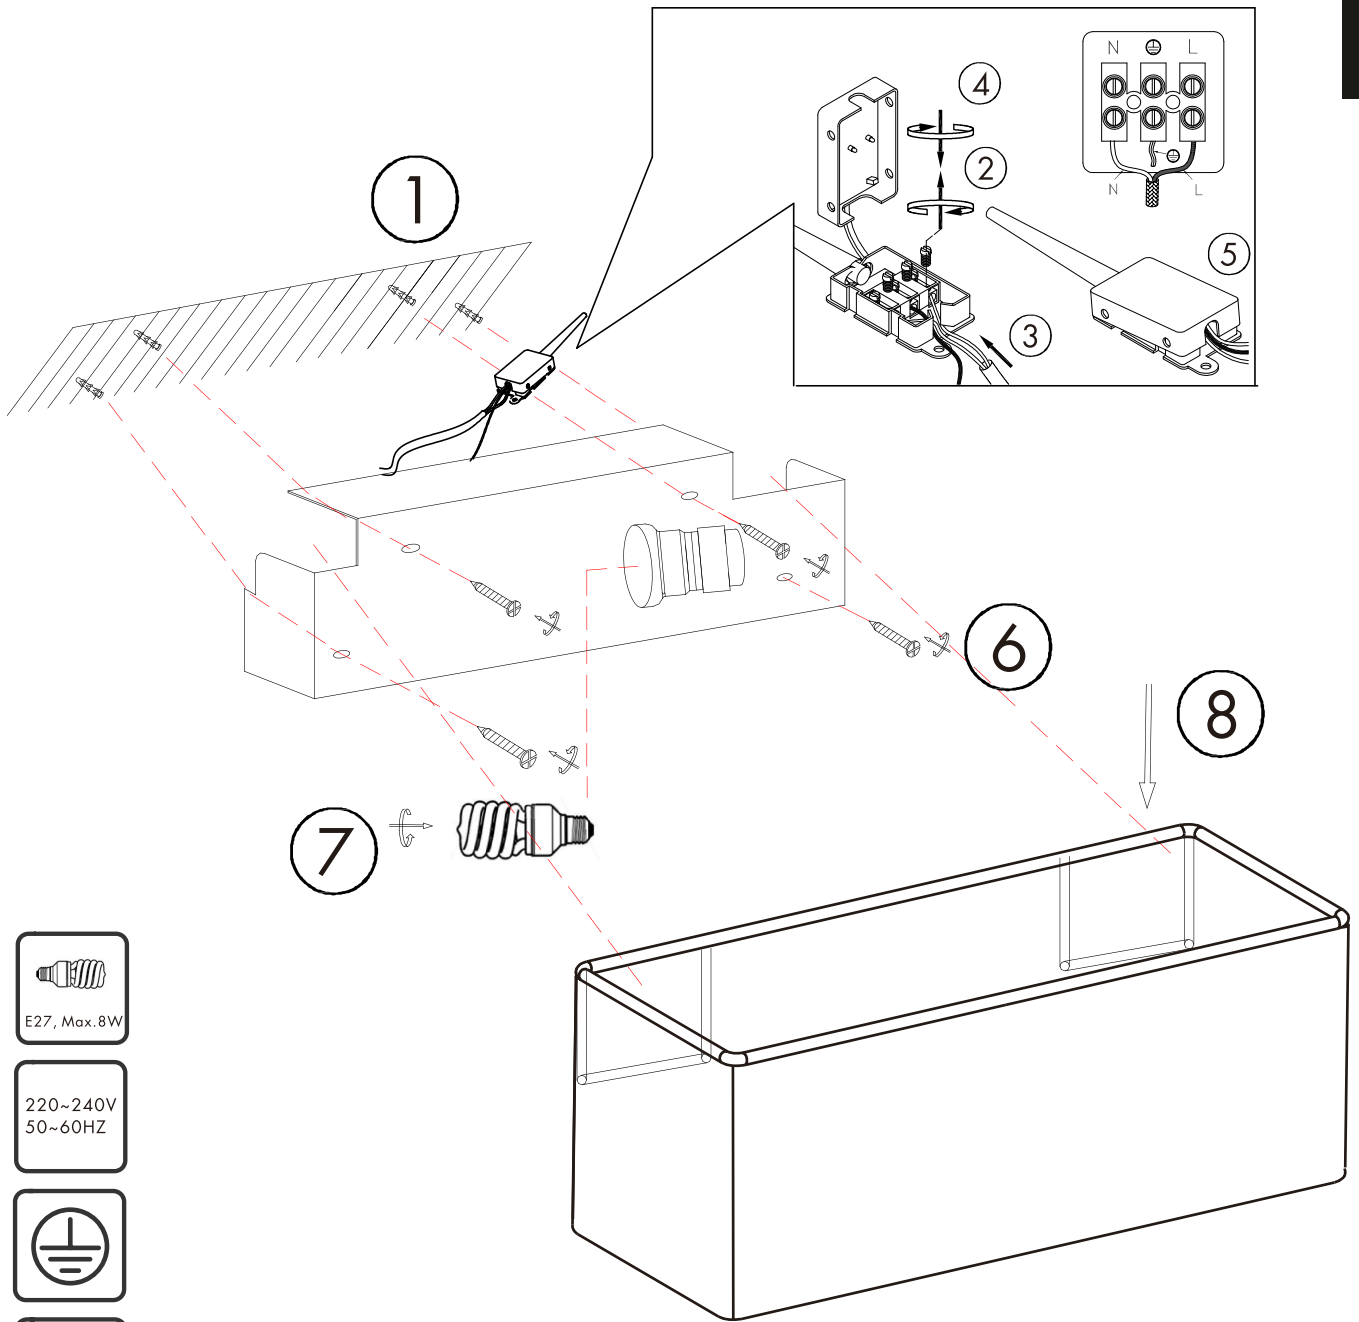

INSTRUCTION MANUAL

Drum WL Eco Straight

Overall size: