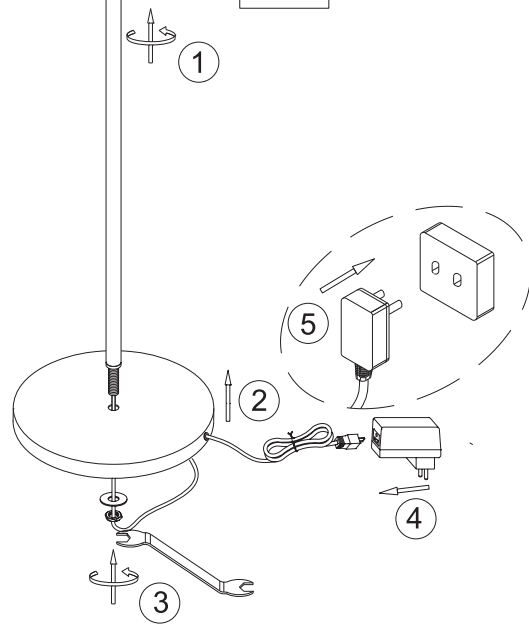

# INSTRUCTION MANUAL

Familia FL Round Satin  
92031

Unchangeable LED  
Max.1x18W  
Max.1x4W  
3000K  
Ra≥80  
20000H

Driver Plug:  
AC 220V/240V  
50-60Hz  
Lamp body without driver:  
DC24V

QAZQA

WWW.QAZQA.COM