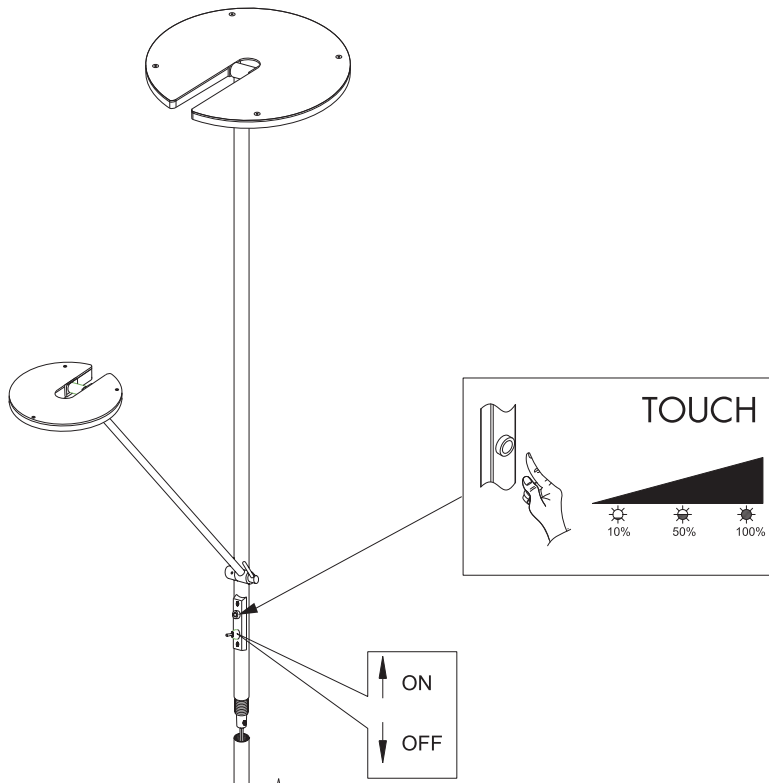

# INSTRUCTION MANUAL

Familia FL Round Satin  
92031

Unchangeable LED  
Max.1x18W  
Max.1x4W  
3000K  
Ra≥80  
20000H

Driver Plug:  
AC 220V/240V  
50-60Hz  
Lamp body without driver:  
DC24V

QAZQA

WWW.QAZQA.COM