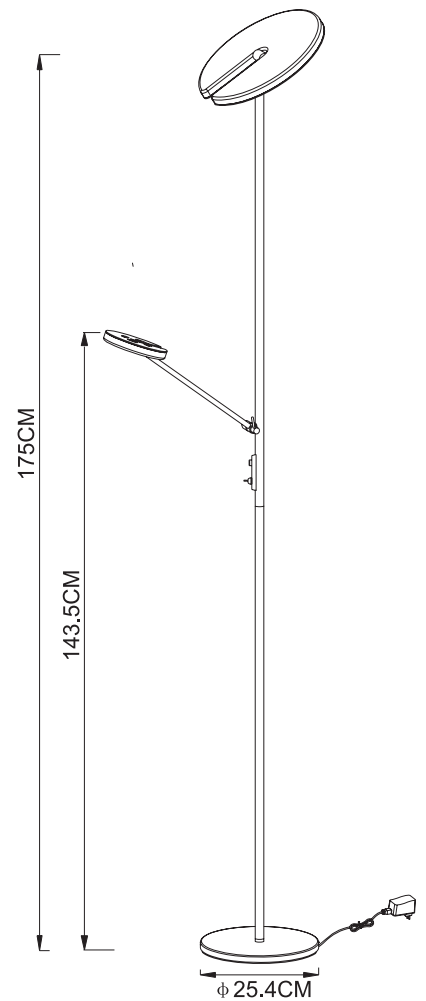

# INSTRUCTION MANUAL

Familia FL Round Satin  
92031

Unchangeable LED  
Max.1x18W  
Max.1x4W  
3000K  
Ra≥80  
20000H

Driver Plug:  
AC 220V/240V  
50-60Hz  
Lamp body without driver:  
DC24V

QAZQA

WWW.QAZQA.COM