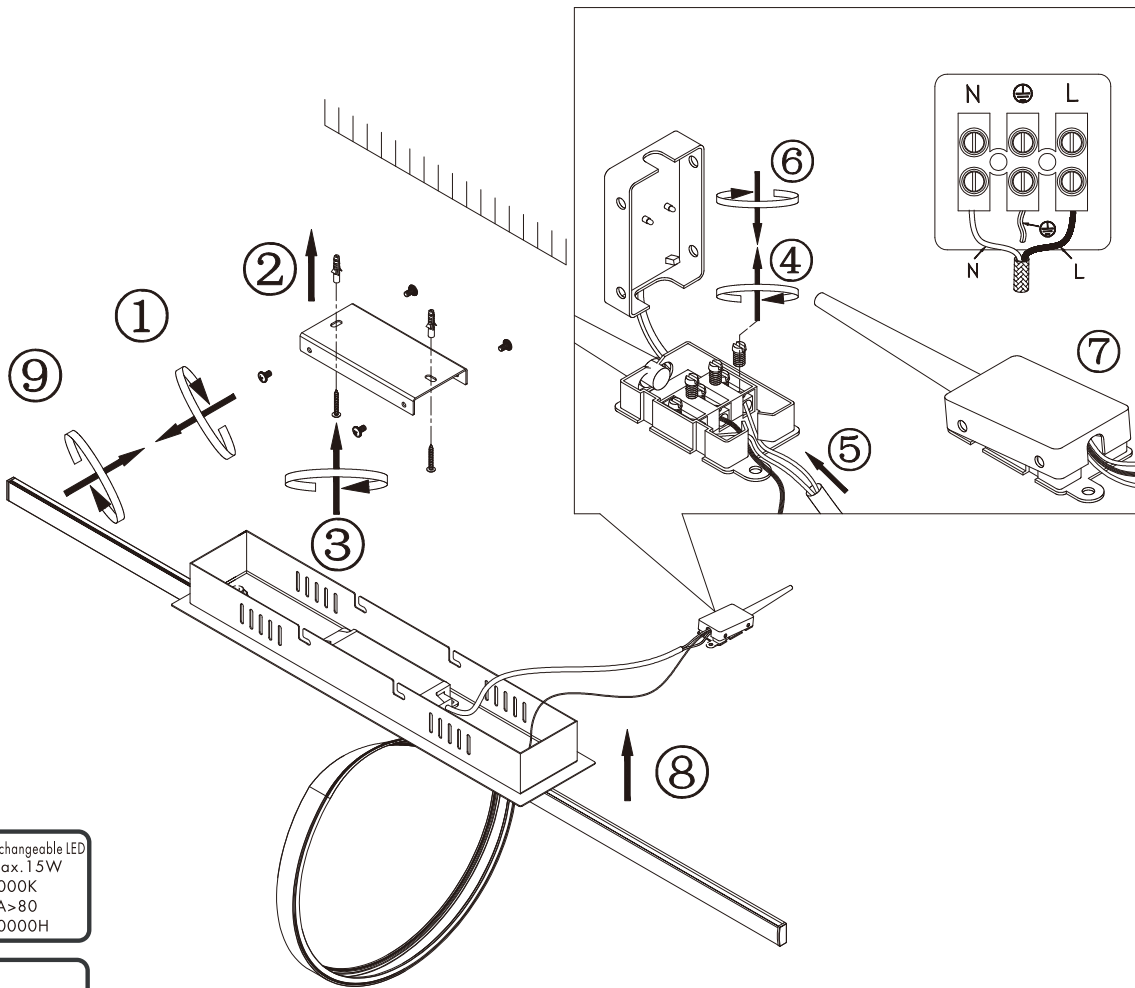

INSTRUCTION MANUAL

Colombo CL Satin
92030

Unchangeable LED
Max. 1.5W
3000K
RA>80
20000H

220~240V
50~60HZ