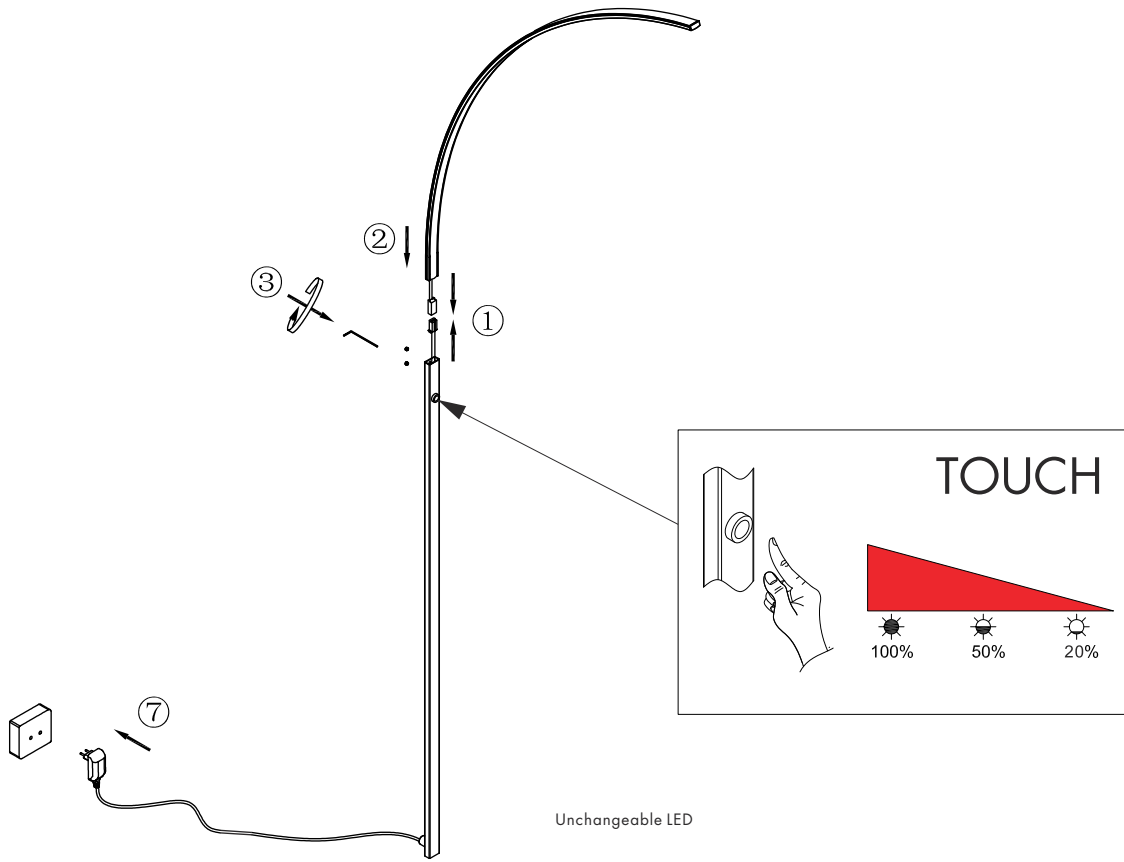

INSTRUCTION MANUAL

Stylish FL Satin
92023

Unchangeable LED

Unchangeable LED
Max. 12W
3000K
RA>80
20000H

220~240V
50~60HZ