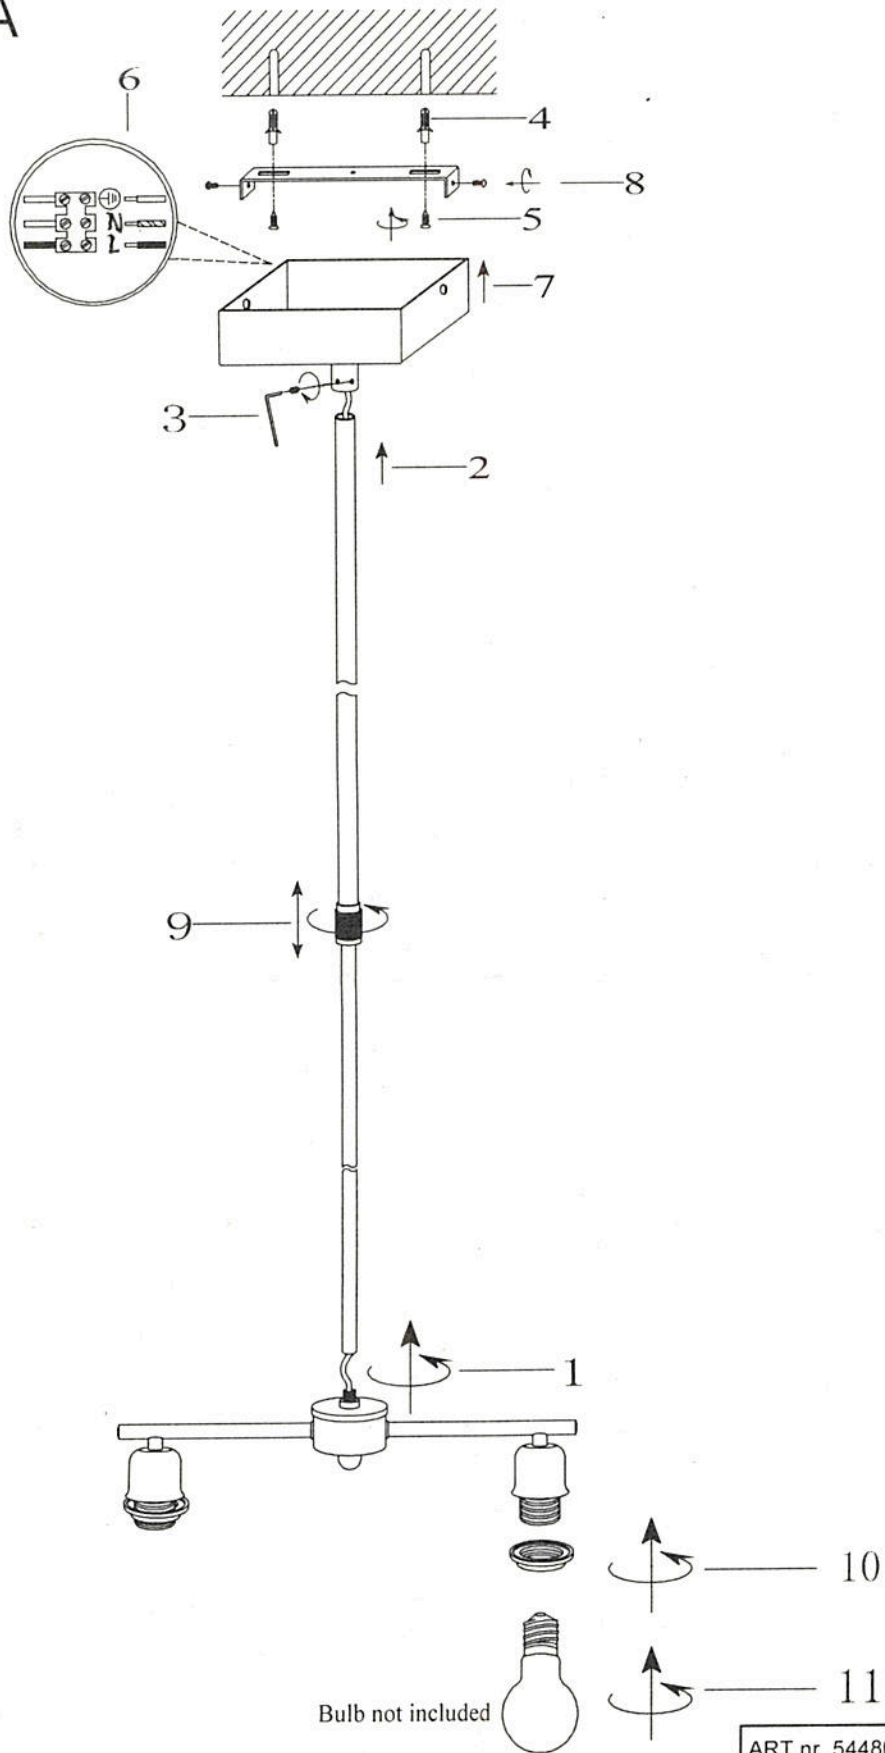

LIBRA

Bulb not included

220-240V / E27 Max. 60W

ART nr. 54480-02NS/54480-02AB
 Hang lamp LIBRA 2L
 220~240V, 50Hz 2×E27 Max.60W