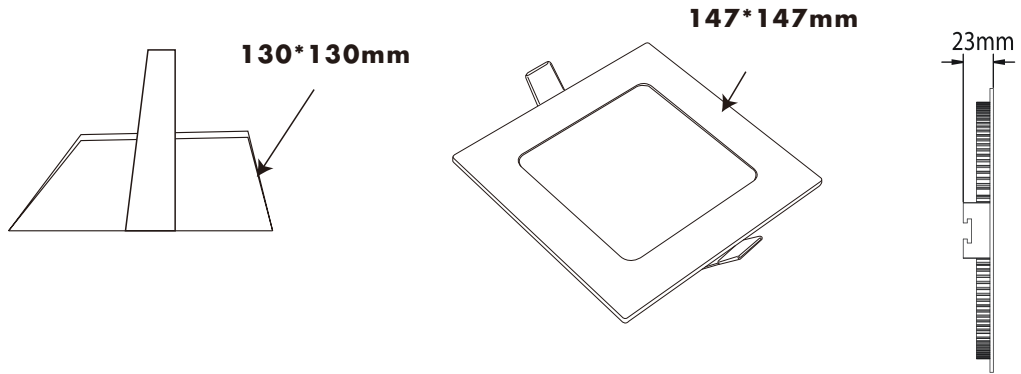

# INSTRUCTION MANUAL

Radem DL Square 9W  
91840

Unchangeable LED  
Max. 9W  
3000K  
RA>80  
20000H

220~240V  
50~60HZ