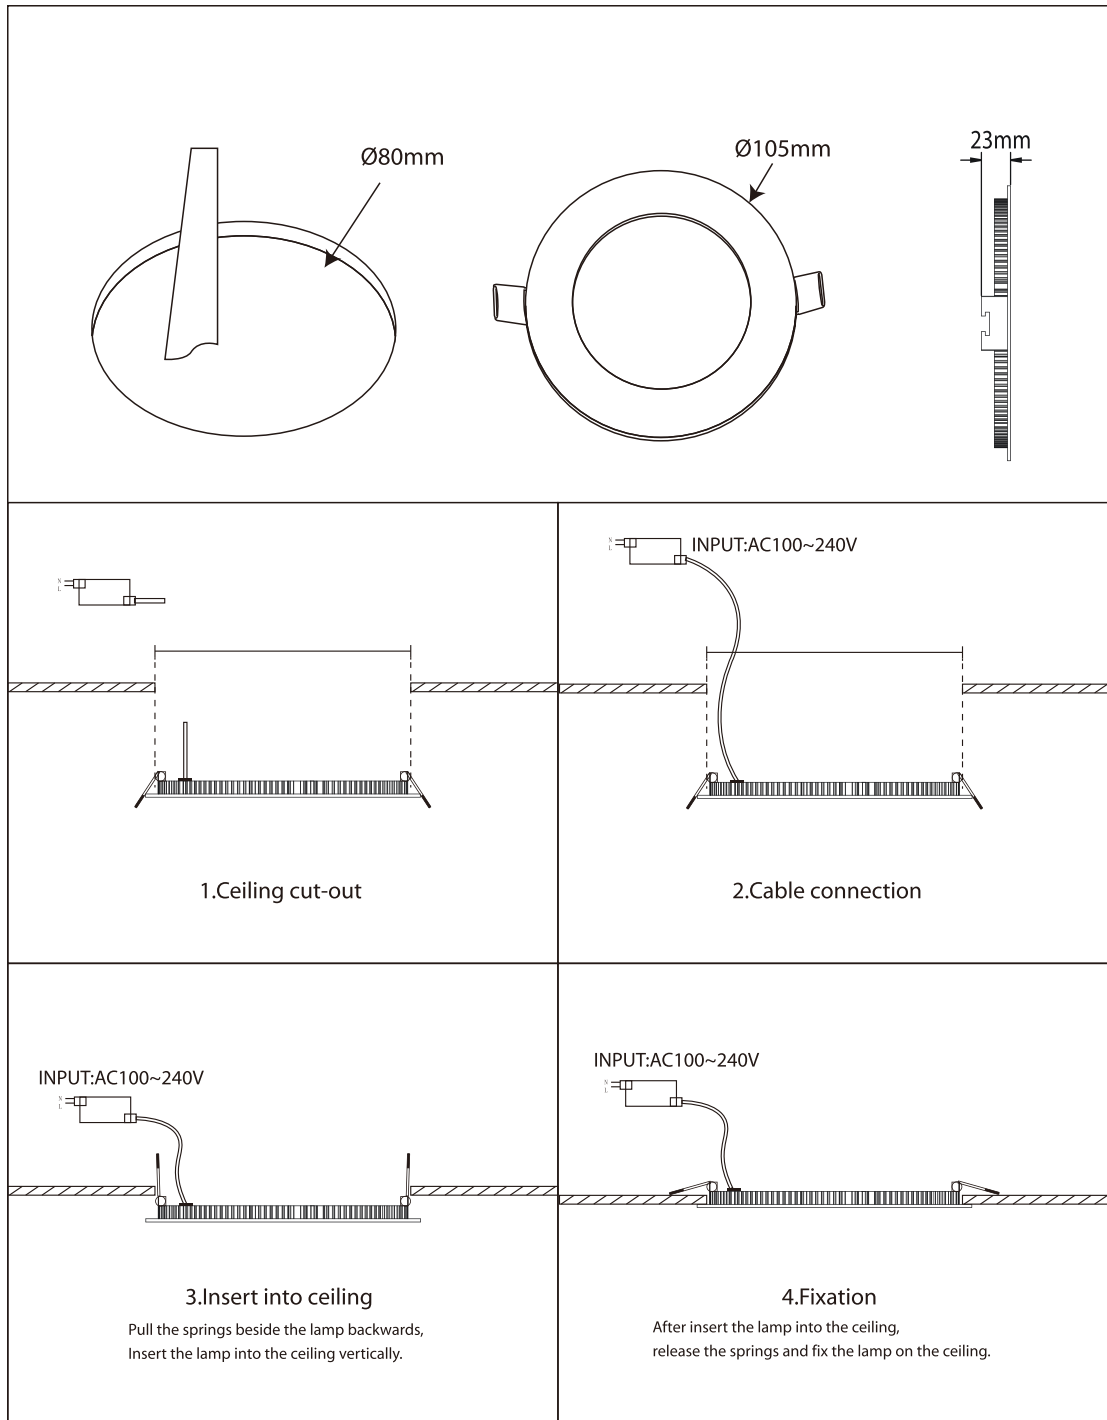

INSTRUCTION MANUAL

Radem DL Round 4W
91835

Unchangeable LED
Max. 4W
3000K
RA>80
20000H

220~240V
50~60HZ