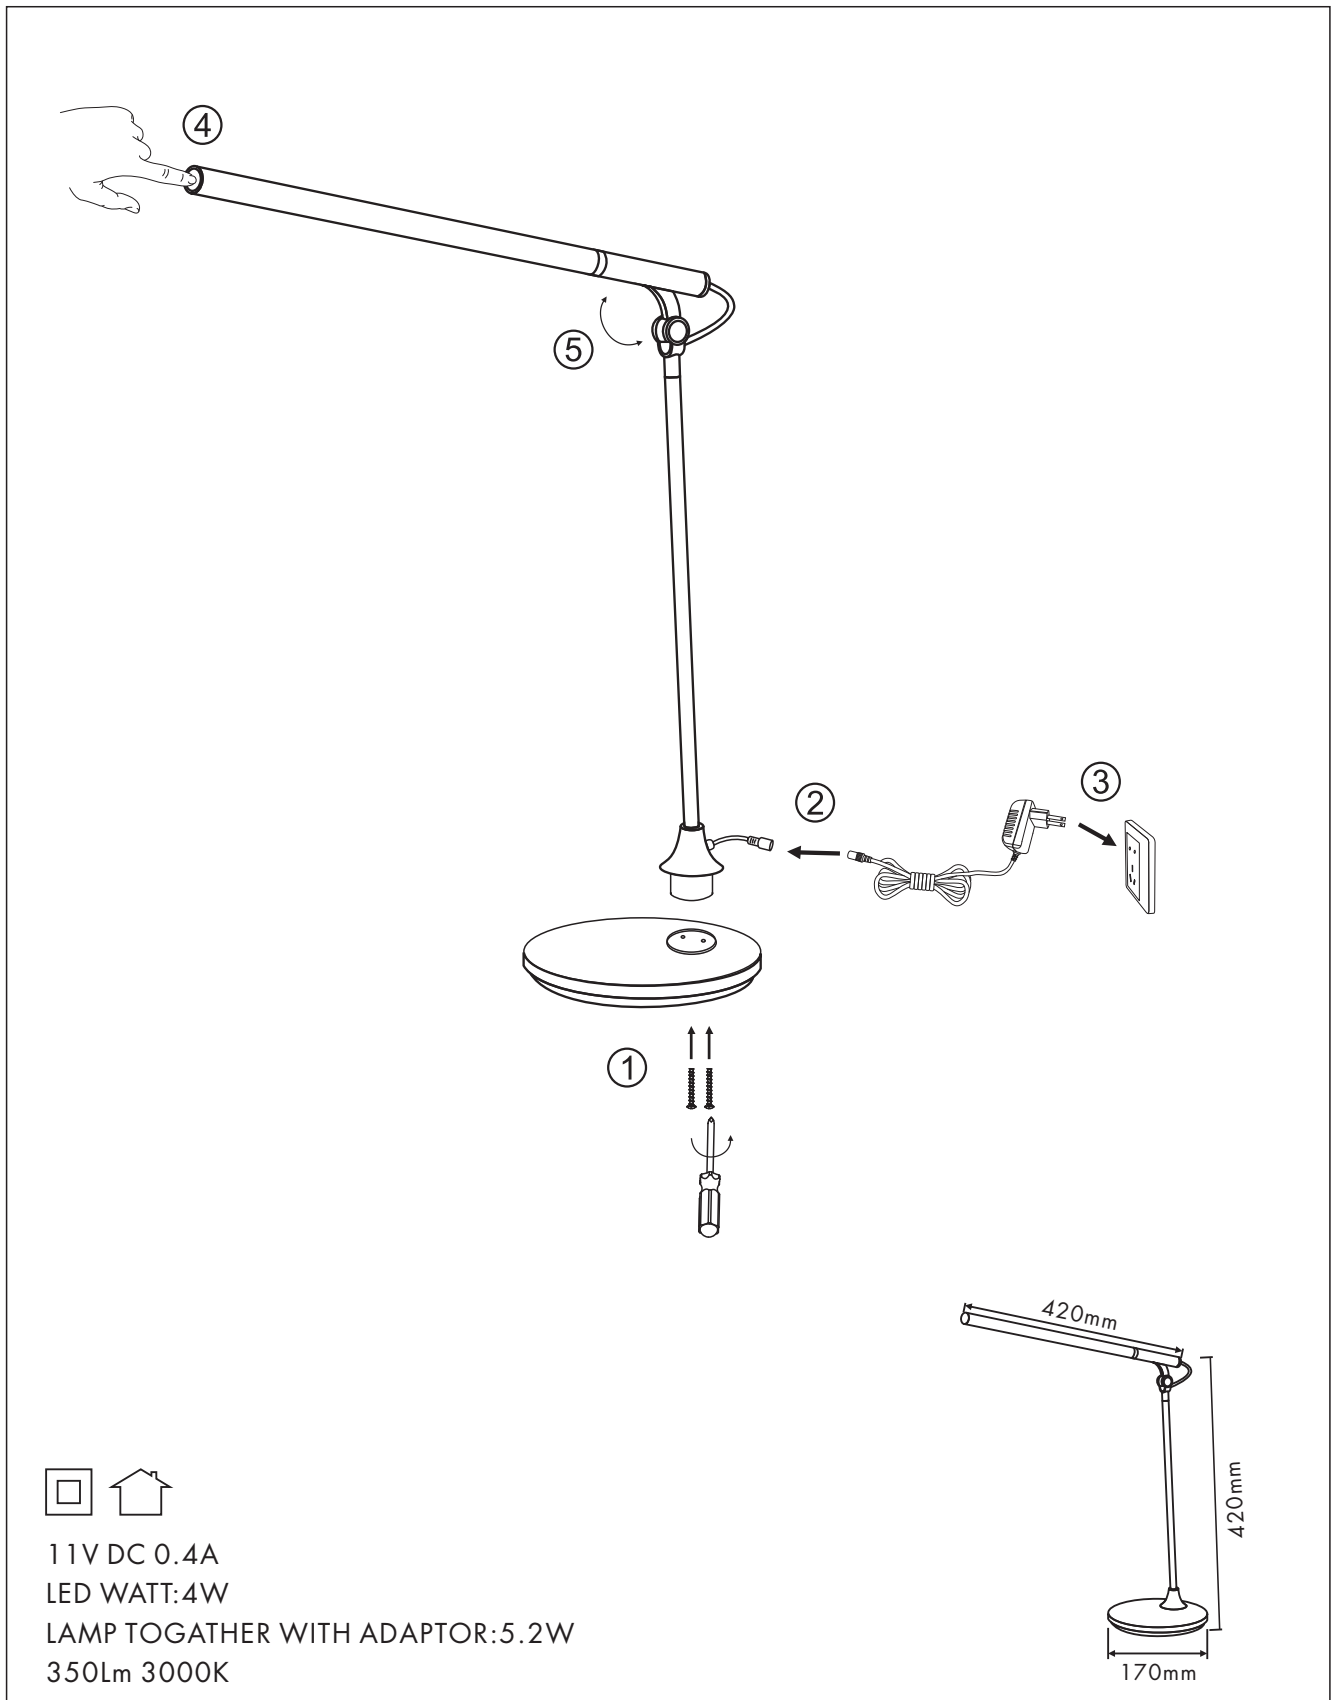

INSTRUCTION MANUAL

Stilo TL Silver
91831

11V DC 0.4A
LED WATT:4W
LAMP TOGETHER WITH ADAPTOR:5.2W
350Lm 3000K