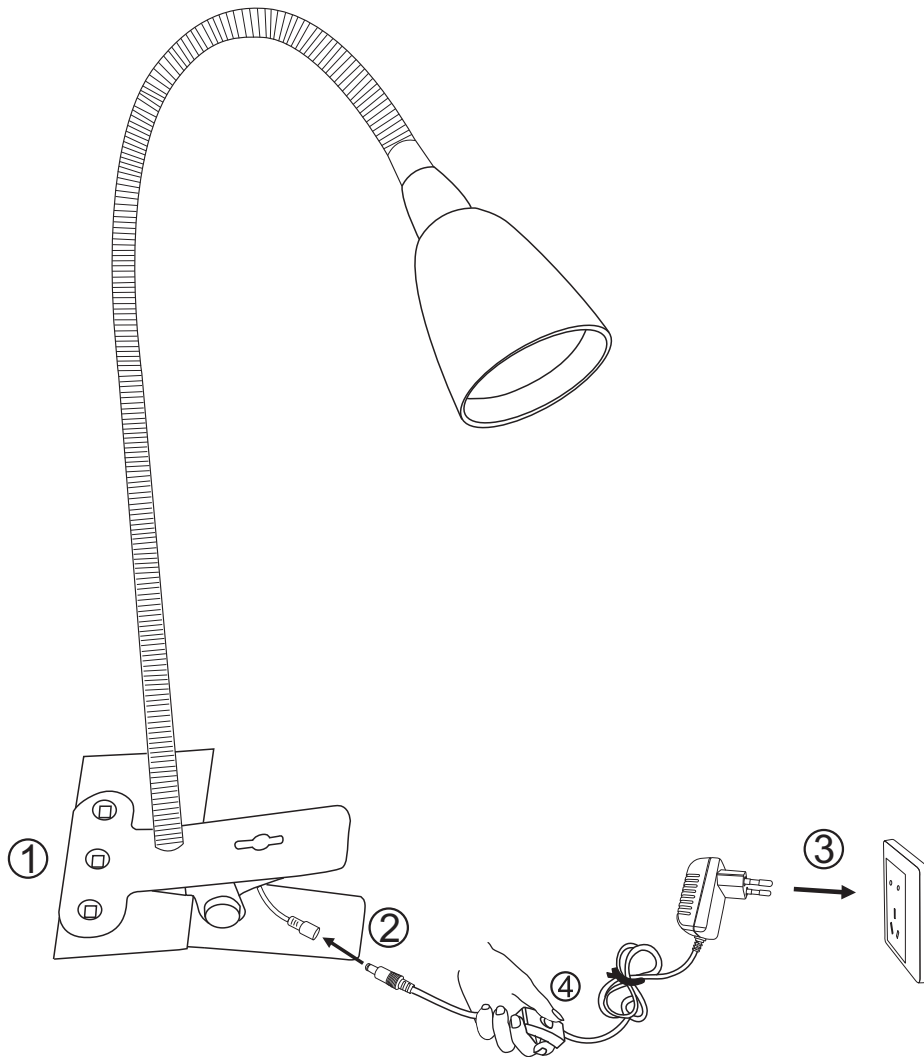

INSTRUCTION MANUAL

Flex TL Clip Black
91830

11V DC 0.25A
LED WATT:2.5W
LAMP TOGETHER WITH ADAPTOR:3.3W
220Lm 3000K