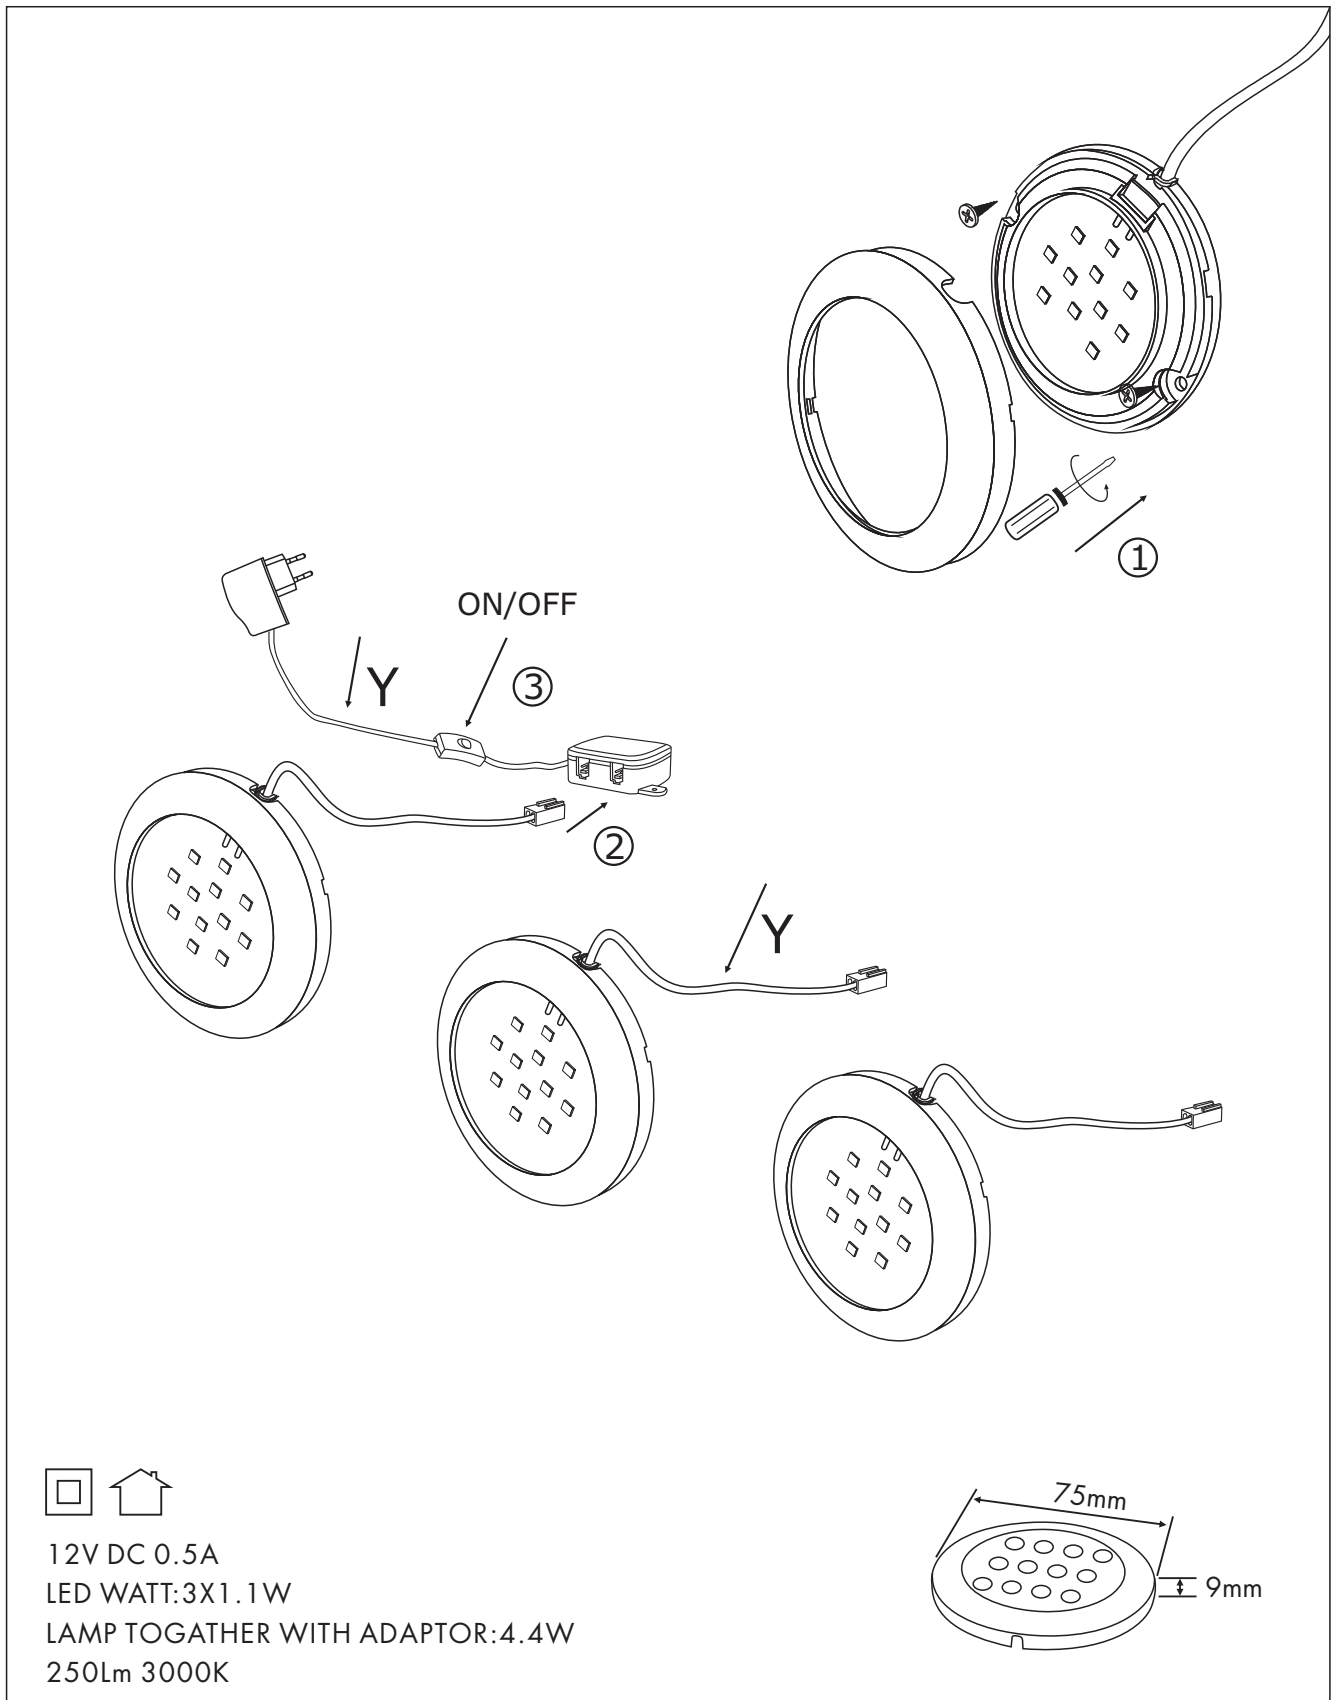

# INSTRUCTION MANUAL

Cabinet DL Set 3xLED White  
91826

12V DC 0.5A  
LED WATT: 3X1.1W  
LAMP TOGETHER WITH ADAPTOR: 4.4W  
250Lm 3000K