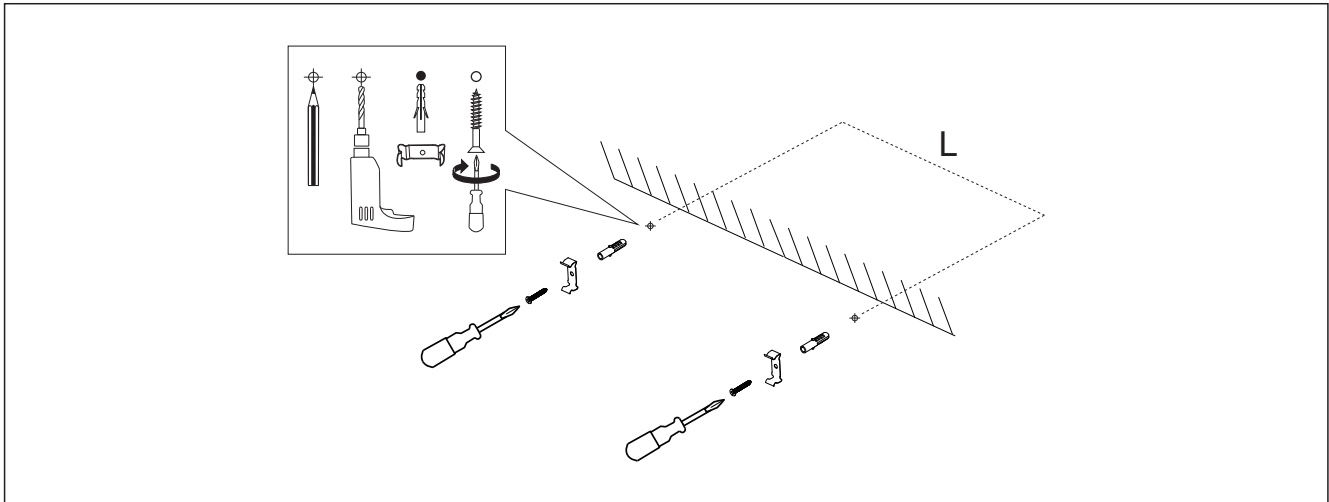

INSTRUCTION MANUAL

Cabinet Flat Light LED White
91825

220-240V~50/60Hz
6W 480Lm 3000K