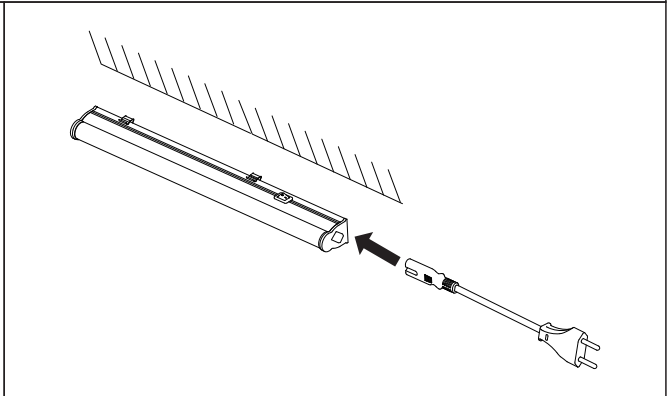

INSTRUCTION MANUAL

Cabinet Flat Light LED White
91825

220-240V~50/60Hz
6W 480Lm 3000K