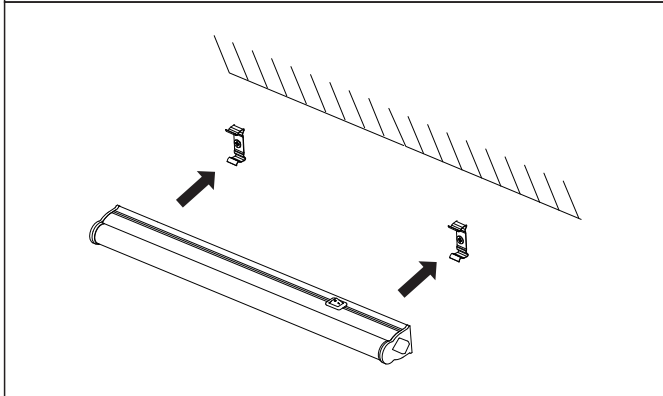

INSTRUCTION MANUAL

Cabinet Flat Light LED White
91825

220-240V~50/60Hz
6W 480Lm 3000K