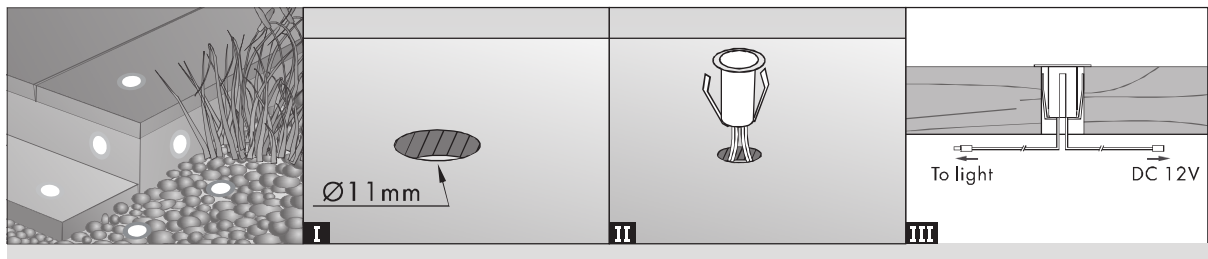

INSTRUCTION MANUAL

Cosi DL Mini 10-Set LED

Model No.: 91527

12V DC /Max 0.4W LED

Warm white/White/Cold white/Red/Green/Blue/Yellow

Light specification:

The luminaire is not provided for LED replacement because the LED lifespan is 40,000-50,000 hours.

INSTRUCTION MANUAL