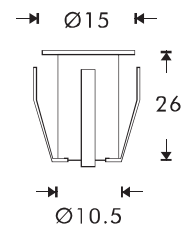

INSTRUCTION MANUAL

Cosi DL Mini 10-Set LED

Model No.: 91527

12V DC /Max 0.4W LED

Warm white/White/Cold white/Red/Green/Blue/Yellow

Light specification:

The luminaire is not provided for LED replacement because the LED lifespan is 40,000-50,000 hours.