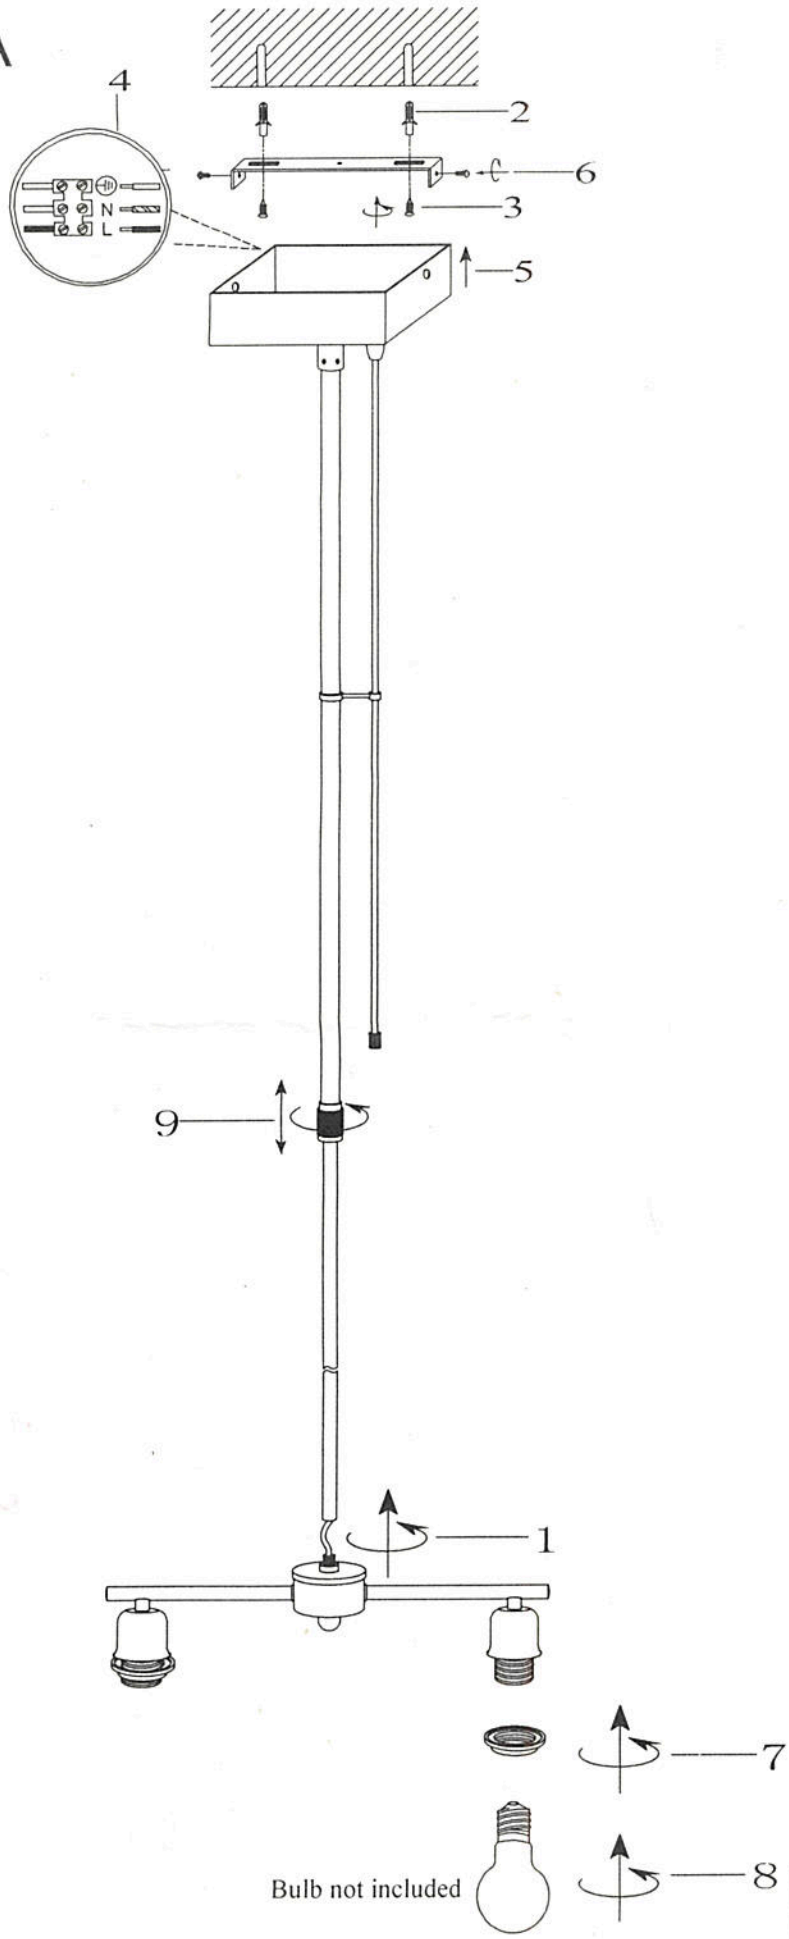

LIBRA

Bulb not included

220-240V / E27 Max. 60W

ART nr. 54480D-02NS/54480D-02AB
 Hang lamp LIBRA 2L dimmer
 220~240V, 50Hz 2×E27 Max.60W