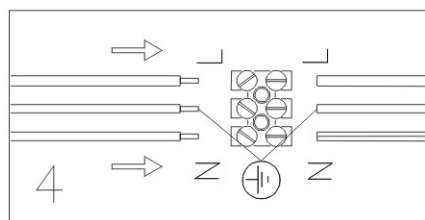

INSTRUCTION MANUAL

Combi HL Deluxe 2 Satin

91097

1000mm

1110mm