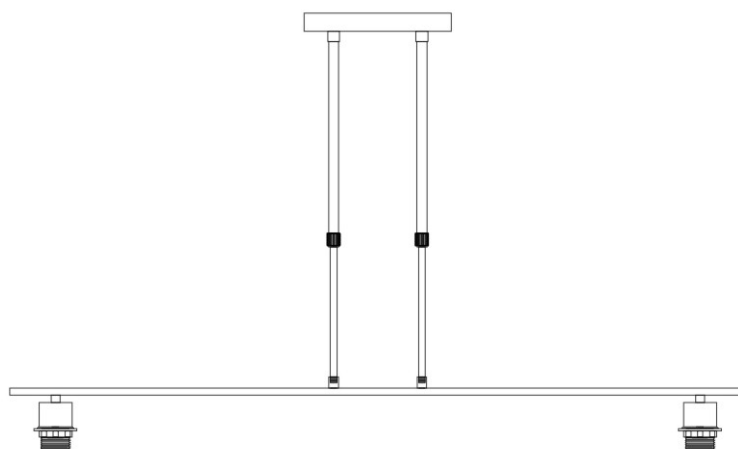

INSTRUCTION MANUAL

Combi HL Deluxe 2 Satin

91097

1000mm

1110mm