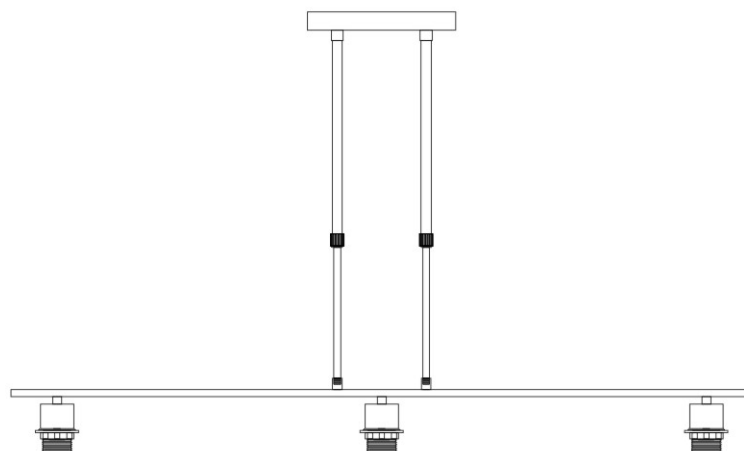

INSTRUCTION MANUAL

Combi HL Deluxe 3 Satin

91098

1000mm

1110mm