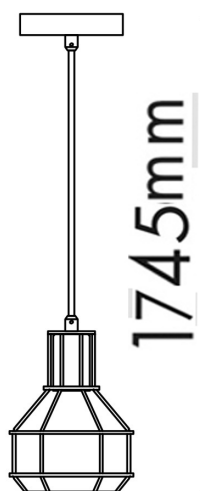

# INSTRUCTION MANUAL

Licor HL

91328/91329/91330

145mm

1745mm