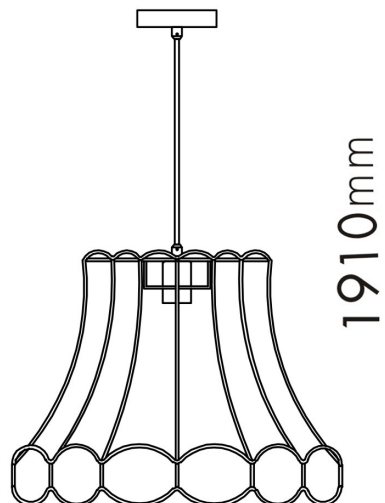

INSTRUCTION MANUAL

Frame HL Delux

91327

500mm

1910mm