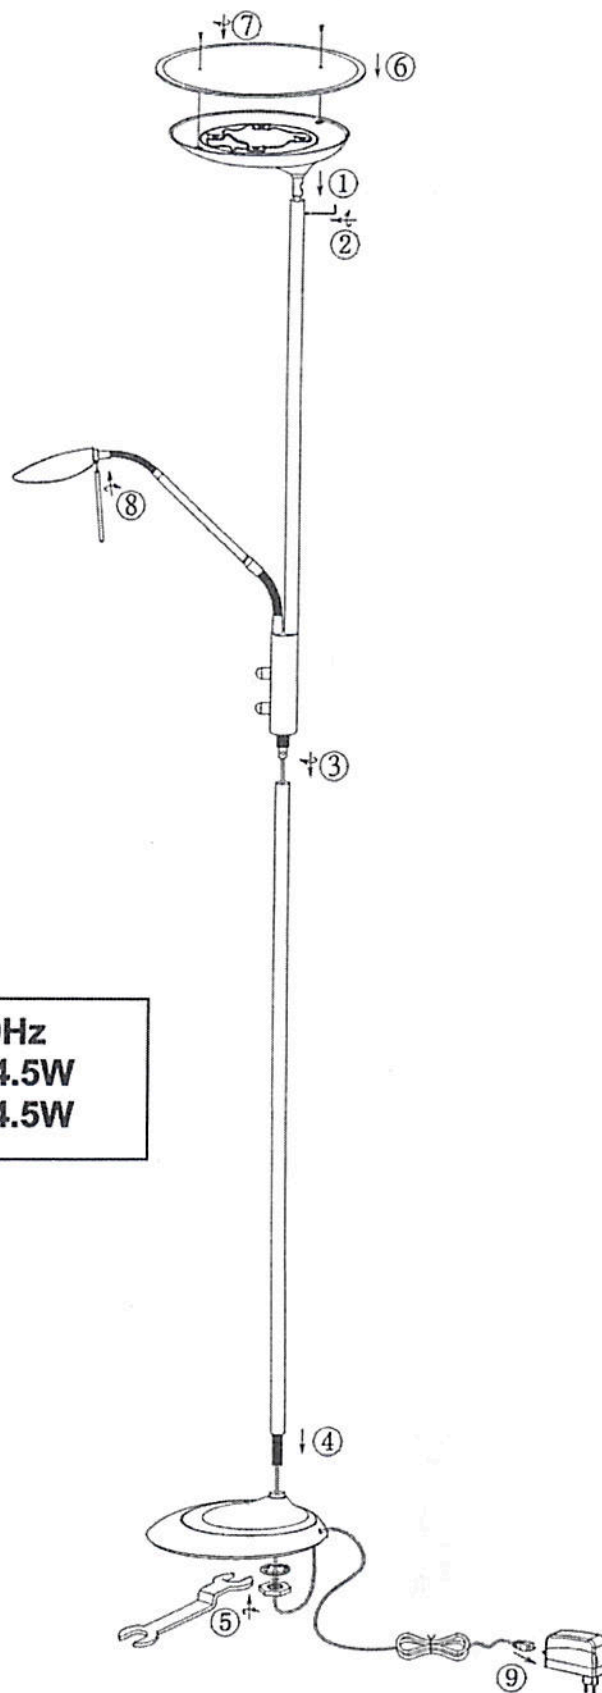

Art.-Nr.:4269102XX

230V~50Hz
1 x LED / 4.5W
4 x LED / 4.5W