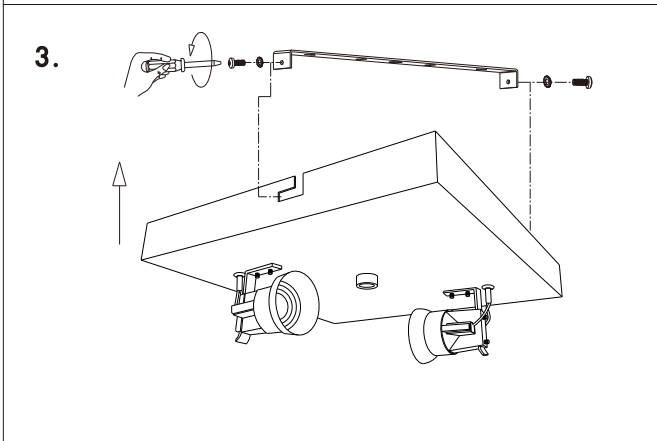

INSTRUCTION MANUAL

Drum CL Deluxe 30 Square Jute / Drum CL Deluxe 50 Square Jute / Drum CL Deluxe 70 Square Jute

Drum CL Deluxe 30 Square Jute
Ceiling plate: 2xE27

Overall size:
30cm
15cm
30cm

Drum CL Deluxe 50 Square Jute
Ceiling plate: 4xE27

Overall size:
50cm
15cm
50cm

Drum CL Deluxe 70 Square Jute
Ceiling plate: 6xE27

Overall size:
70cm
16cm
70cm