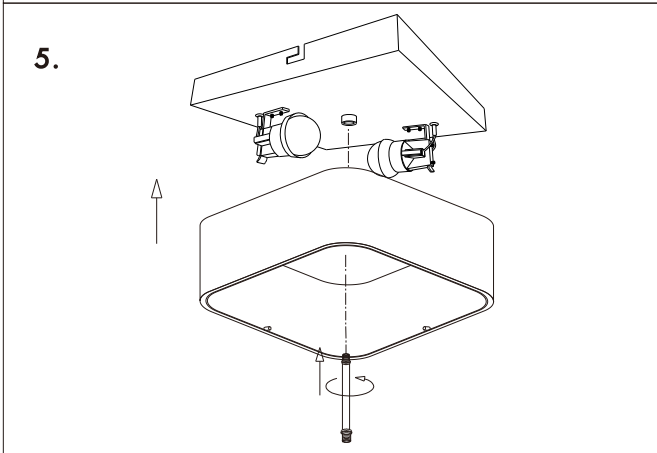

INSTRUCTION MANUAL

Drum CL Deluxe 30 Square Jute / Drum CL Deluxe 50 Square Jute / Drum CL Deluxe 70 Square Jute

Drum CL Deluxe 30 Square Jute
Ceiling plate: 2xE27

Overall size:
30cm
15cm
30cm

Drum CL Deluxe 50 Square Jute
Ceiling plate: 4xE27

Overall size:
50cm
15cm
50cm

Drum CL Deluxe 70 Square Jute
Ceiling plate: 6xE27

Overall size:
70cm
16cm
70cm