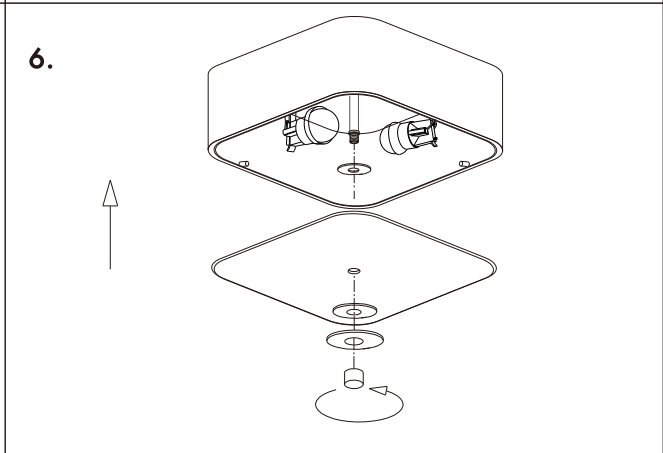

INSTRUCTION MANUAL

Drum CL Deluxe 30 Square Jute / Drum CL Deluxe 50 Square Jute / Drum CL Deluxe 70 Square Jute

Drum CL Deluxe 30 Square Jute
Ceiling plate: 2xE27

Overall size:
30cm
15cm
30cm

Drum CL Deluxe 50 Square Jute
Ceiling plate: 4xE27

Overall size:
50cm
15cm
50cm

Drum CL Deluxe 70 Square Jute
Ceiling plate: 6xE27

Overall size:
70cm
16cm
70cm