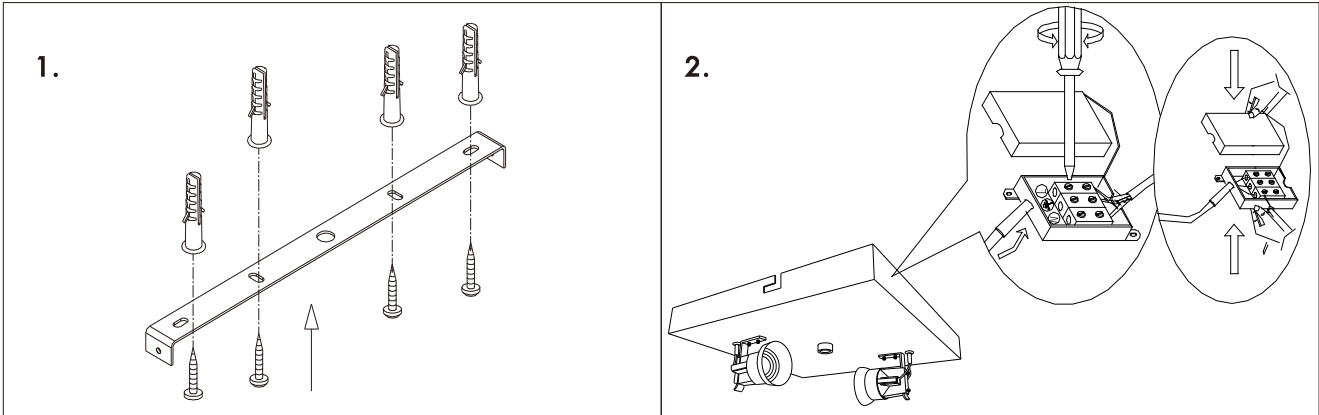

INSTRUCTION MANUAL

Drum CL Deluxe 30 Square Jute / Drum CL Deluxe 50 Square Jute / Drum CL Deluxe 70 Square Jute

Drum CL Deluxe 30 Square Jute
Ceiling plate: 2xE27

Overall size:
30cm
15cm
30cm

Drum CL Deluxe 50 Square Jute
Ceiling plate: 4xE27

Overall size:
50cm
15cm
50cm

Drum CL Deluxe 70 Square Jute
Ceiling plate: 6xE27

Overall size:
70cm
16cm
70cm