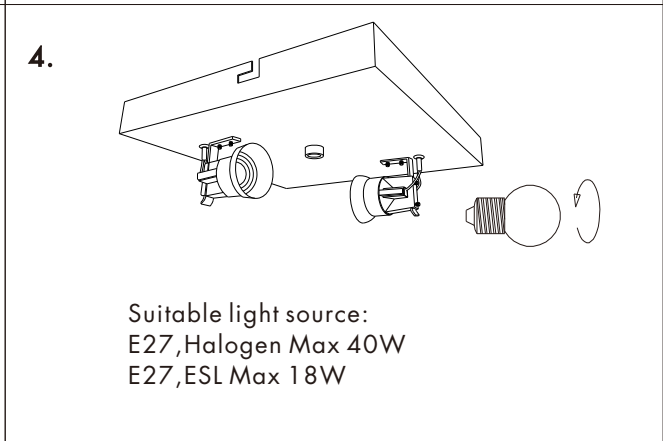

INSTRUCTION MANUAL

Drum CL Deluxe 30 Square Jute / Drum CL Deluxe 50 Square Jute / Drum CL Deluxe 70 Square Jute

Drum CL Deluxe 30 Square Jute
Ceiling plate: 2xE27

Overall size:
30cm
15cm
30cm

Drum CL Deluxe 50 Square Jute
Ceiling plate: 4xE27

Overall size:
50cm
15cm
50cm

Drum CL Deluxe 70 Square Jute
Ceiling plate: 6xE27

Overall size:
70cm
16cm
70cm