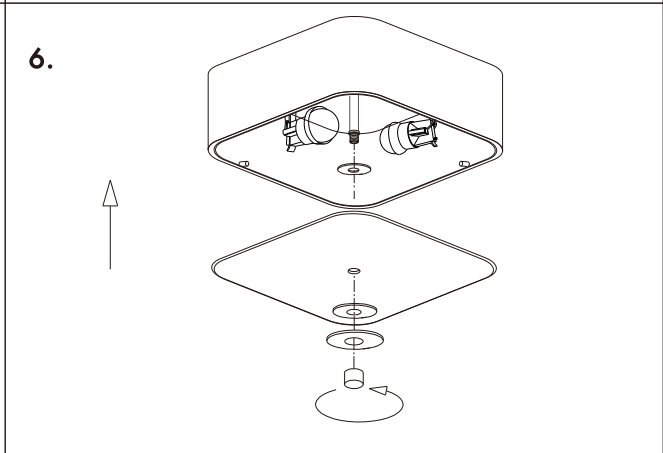

INSTRUCTION MANUAL

Drum CL Deluxe 30 Square Jute / Drum CL Deluxe 50 Square Jute / Drum CL Deluxe 70 Square Jute

Drum CL Deluxe 30 Square Jute
 Ceiling plate: 2xE27

Overall size:
 30cm x 30cm x 15cm

Drum CL Deluxe 50 Square Jute
 Ceiling plate: 4xE27

Overall size:
 50cm x 50cm x 15cm

Drum CL Deluxe 70 Square Jute
 Ceiling plate: 6xE27

Overall size:
 70cm x 70cm x 16cm