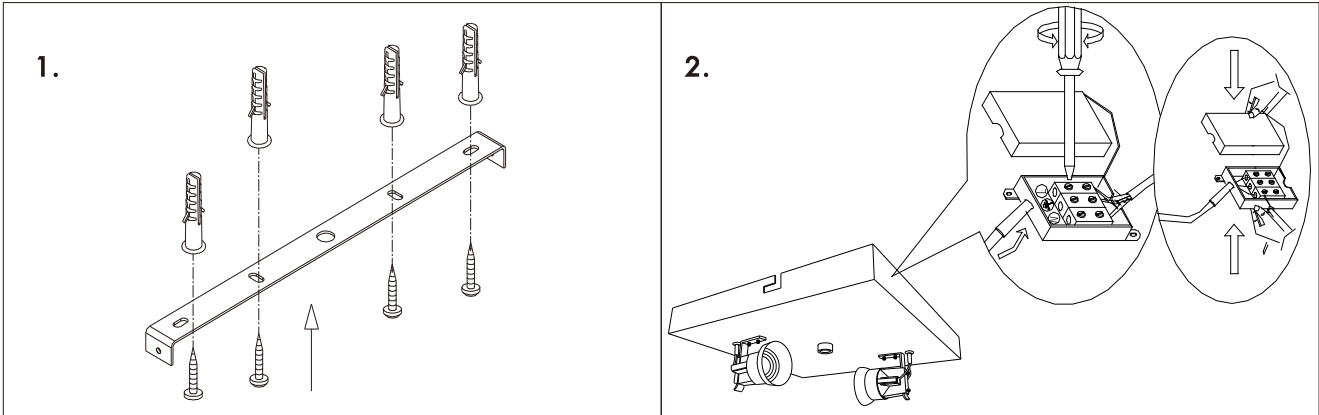

INSTRUCTION MANUAL

Drum CL Deluxe 30 Square Jute / Drum CL Deluxe 50 Square Jute / Drum CL Deluxe 70 Square Jute

Drum CL Deluxe 30 Square Jute
 Ceiling plate: 2xE27

Overall size:
 30cm x 30cm x 15cm

Drum CL Deluxe 50 Square Jute
 Ceiling plate: 4xE27

Overall size:
 50cm x 50cm x 15cm

Drum CL Deluxe 70 Square Jute
 Ceiling plate: 6xE27

Overall size:
 70cm x 70cm x 16cm