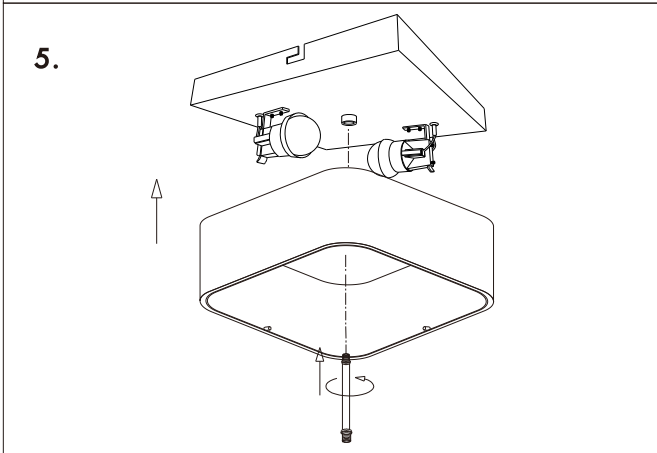

INSTRUCTION MANUAL

Drum CL Deluxe 30 Square Jute / Drum CL Deluxe 50 Square Jute / Drum CL Deluxe 70 Square Jute

Drum CL Deluxe 30 Square Jute
 Ceiling plate: 2xE27

Overall size:
 30cm x 30cm x 15cm

Drum CL Deluxe 50 Square Jute
 Ceiling plate: 4xE27

Overall size:
 50cm x 50cm x 15cm

Drum CL Deluxe 70 Square Jute
 Ceiling plate: 6xE27

Overall size:
 70cm x 70cm x 16cm