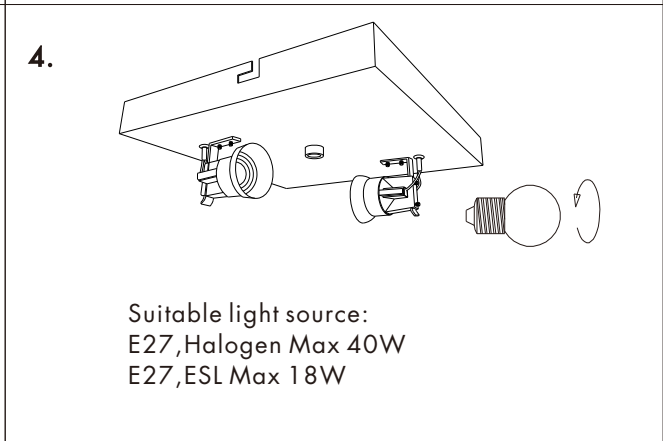

INSTRUCTION MANUAL

Drum CL Deluxe 30 Square Jute / Drum CL Deluxe 50 Square Jute / Drum CL Deluxe 70 Square Jute

Drum CL Deluxe 30 Square Jute
 Ceiling plate: 2xE27

Overall size:
 30cm x 30cm x 15cm

Drum CL Deluxe 50 Square Jute
 Ceiling plate: 4xE27

Overall size:
 50cm x 50cm x 15cm

Drum CL Deluxe 70 Square Jute
 Ceiling plate: 6xE27

Overall size:
 70cm x 70cm x 16cm