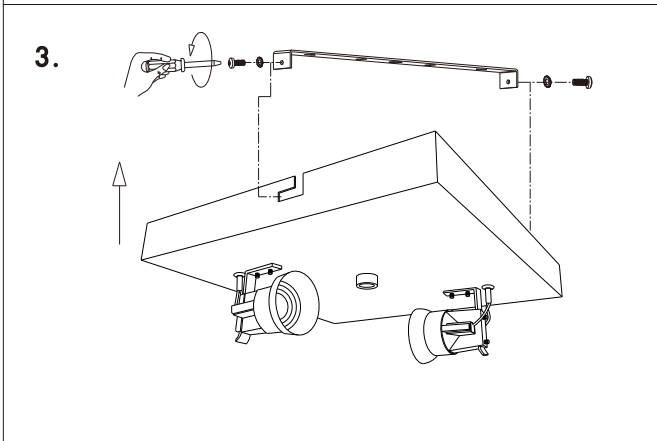

INSTRUCTION MANUAL

Drum CL Deluxe 30 Square Jute / Drum CL Deluxe 50 Square Jute / Drum CL Deluxe 70 Square Jute

Drum CL Deluxe 30 Square Jute
 Ceiling plate: 2xE27

Overall size:
 30cm x 30cm x 15cm

Drum CL Deluxe 50 Square Jute
 Ceiling plate: 4xE27

Overall size:
 50cm x 50cm x 15cm

Drum CL Deluxe 70 Square Jute
 Ceiling plate: 6xE27

Overall size:
 70cm x 70cm x 16cm