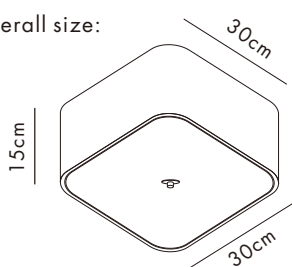

INSTRUCTION MANUAL

Drum CL Deluxe Square Jute

Drum CL Deluxe 30 Square Jute

Ceiling plate: 2xE27

Overall size:

Drum CL Deluxe 50 Square Jute

Ceiling plate: 4xE27

Overall size:

Drum CL Deluxe 70 Square Jute

Ceiling plate: 6xE27

Overall size: