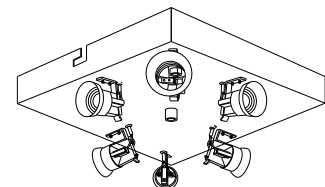

INSTRUCTION MANUAL

Drum CL Deluxe Square Jute

Drum CL Deluxe 30 Square Jute

Ceiling plate: 2xE27

Overall size:

Drum CL Deluxe 50 Square Jute

Ceiling plate: 4xE27

Overall size:

Drum CL Deluxe 70 Square Jute

Ceiling plate: 6xE27

Overall size: