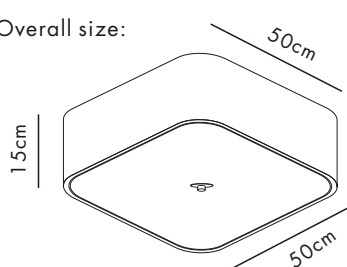

INSTRUCTION MANUAL

Drum CL Deluxe Square Jute

Drum CL Deluxe 30 Square Jute

Ceiling plate: 2xE27

Overall size:

Drum CL Deluxe 50 Square Jute

Ceiling plate: 4xE27

Overall size:

Drum CL Deluxe 70 Square Jute

Ceiling plate: 6xE27

Overall size: