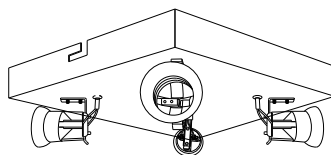

INSTRUCTION MANUAL

Drum CL Deluxe Square Jute

Drum CL Deluxe 30 Square Jute

Ceiling plate: 2xE27

Overall size:

Drum CL Deluxe 50 Square Jute

Ceiling plate: 4xE27

Overall size:

Drum CL Deluxe 70 Square Jute

Ceiling plate: 6xE27

Overall size: