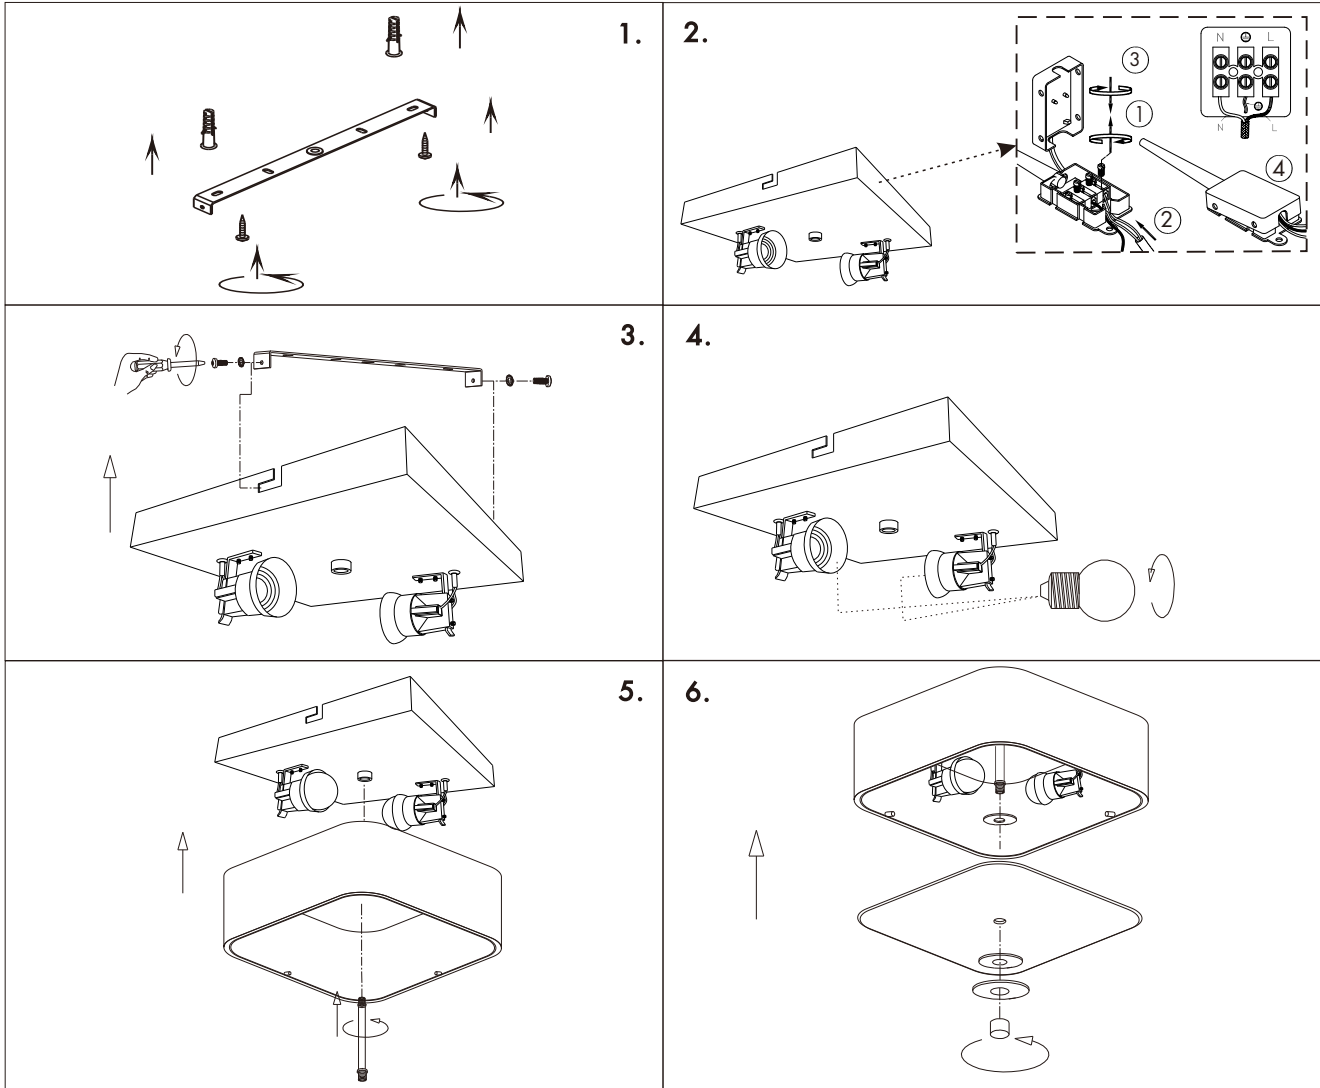

INSTRUCTION MANUAL

Drum CL Deluxe Square Jute

Drum CL Deluxe 30 Square Jute

Ceiling plate: 2xE27

Overall size:

Drum CL Deluxe 50 Square Jute

Ceiling plate: 4xE27

Overall size:

Drum CL Deluxe 70 Square Jute

Ceiling plate: 6xE27

Overall size: