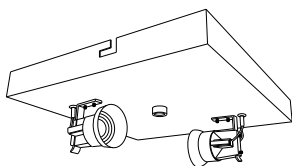

INSTRUCTION MANUAL

Drum CL Deluxe Square Jute

Drum CL Deluxe 30 Square Jute

Ceiling plate: 2xE27

Overall size:

Drum CL Deluxe 50 Square Jute

Ceiling plate: 4xE27

Overall size:

Drum CL Deluxe 70 Square Jute

Ceiling plate: 6xE27

Overall size: