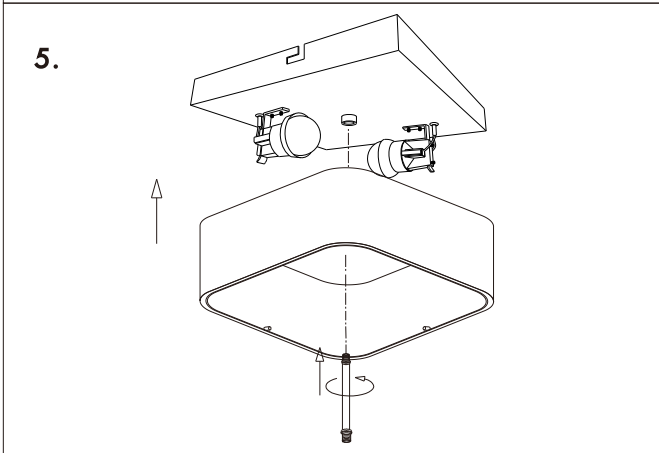

INSTRUCTION MANUAL

Drum CL Deluxe 30 Square Jute / Drum CL Deluxe 50 Square Jute / Drum CL Deluxe 70 Square Jute

Drum CL Deluxe 30 Square Jute
Ceiling plate: 2xE27

Overall size:

30cm
15cm
30cm

Drum CL Deluxe 50 Square Jute
Ceiling plate: 4xE27

Overall size:

50cm
15cm
50cm

Drum CL Deluxe 70 Square Jute
Ceiling plate: 6xE27

Overall size:

70cm
16cm
70cm