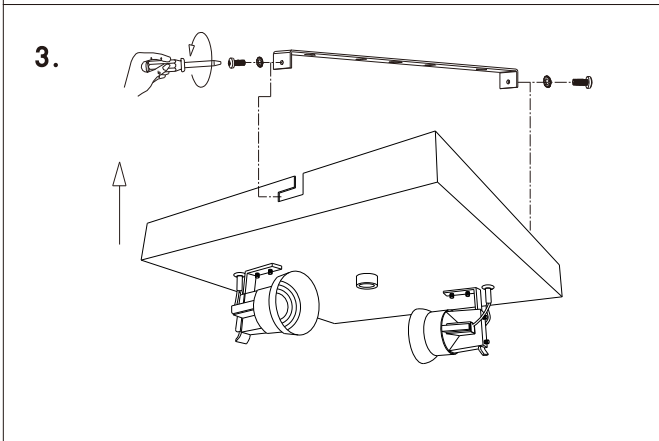

INSTRUCTION MANUAL

Drum CL Deluxe 30 Square Jute / Drum CL Deluxe 50 Square Jute / Drum CL Deluxe 70 Square Jute

Drum CL Deluxe 30 Square Jute
Ceiling plate: 2xE27

Overall size:

30cm
15cm
30cm

Drum CL Deluxe 50 Square Jute
Ceiling plate: 4xE27

Overall size:

50cm
15cm
50cm

Drum CL Deluxe 70 Square Jute
Ceiling plate: 6xE27

Overall size:

70cm
16cm
70cm