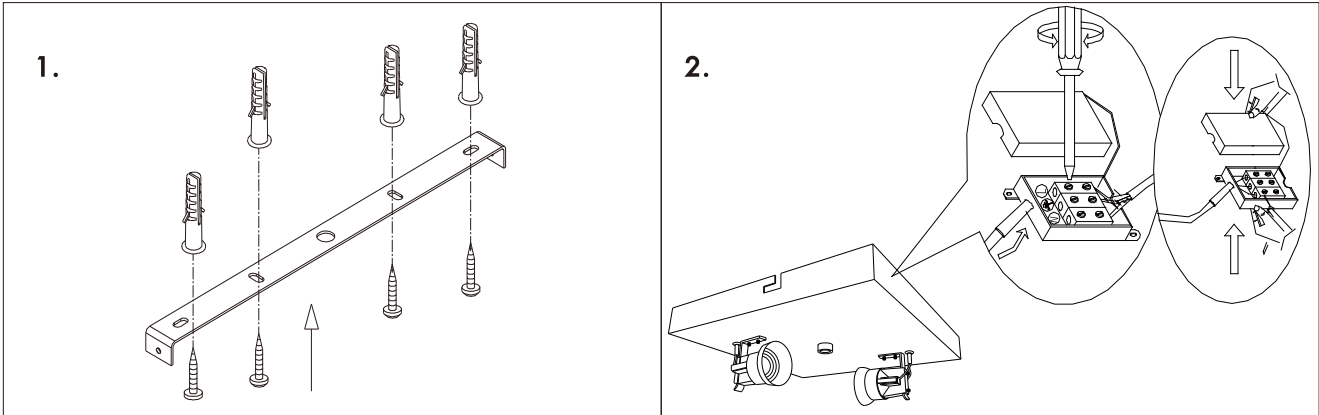

INSTRUCTION MANUAL

Drum CL Deluxe 30 Square Jute / Drum CL Deluxe 50 Square Jute / Drum CL Deluxe 70 Square Jute

Drum CL Deluxe 30 Square Jute
Ceiling plate: 2xE27

Overall size:

30cm
15cm
30cm

Drum CL Deluxe 50 Square Jute
Ceiling plate: 4xE27

Overall size:

50cm
15cm
50cm

Drum CL Deluxe 70 Square Jute
Ceiling plate: 6xE27

Overall size:

70cm
16cm
70cm