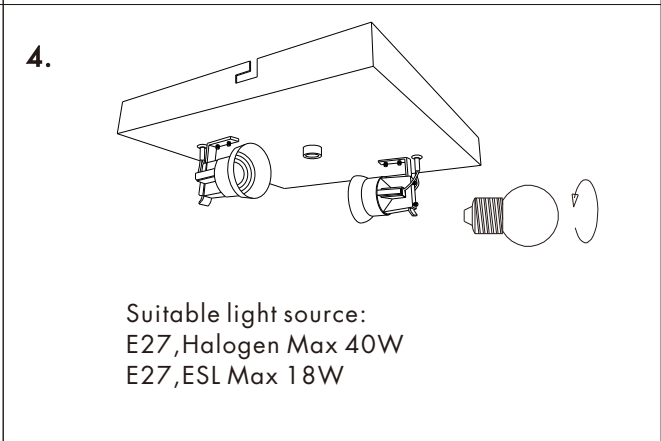

INSTRUCTION MANUAL

Drum CL Deluxe 30 Square Jute / Drum CL Deluxe 50 Square Jute / Drum CL Deluxe 70 Square Jute

Drum CL Deluxe 30 Square Jute
Ceiling plate: 2xE27

Overall size:

30cm
15cm
30cm

Drum CL Deluxe 50 Square Jute
Ceiling plate: 4xE27

Overall size:

50cm
15cm
50cm

Drum CL Deluxe 70 Square Jute
Ceiling plate: 6xE27

Overall size:

70cm
16cm
70cm