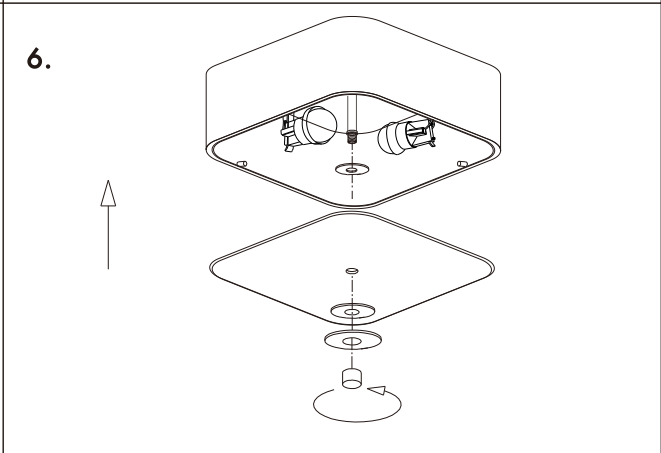

INSTRUCTION MANUAL

Drum CL Deluxe 30 Square Jute / Drum CL Deluxe 50 Square Jute / Drum CL Deluxe 70 Square Jute

Drum CL Deluxe 30 Square Jute
Ceiling plate: 2xE27

Overall size:

30cm
15cm
30cm

Drum CL Deluxe 50 Square Jute
Ceiling plate: 4xE27

Overall size:

50cm
15cm
50cm

Drum CL Deluxe 70 Square Jute
Ceiling plate: 6xE27

Overall size:

70cm
16cm
70cm